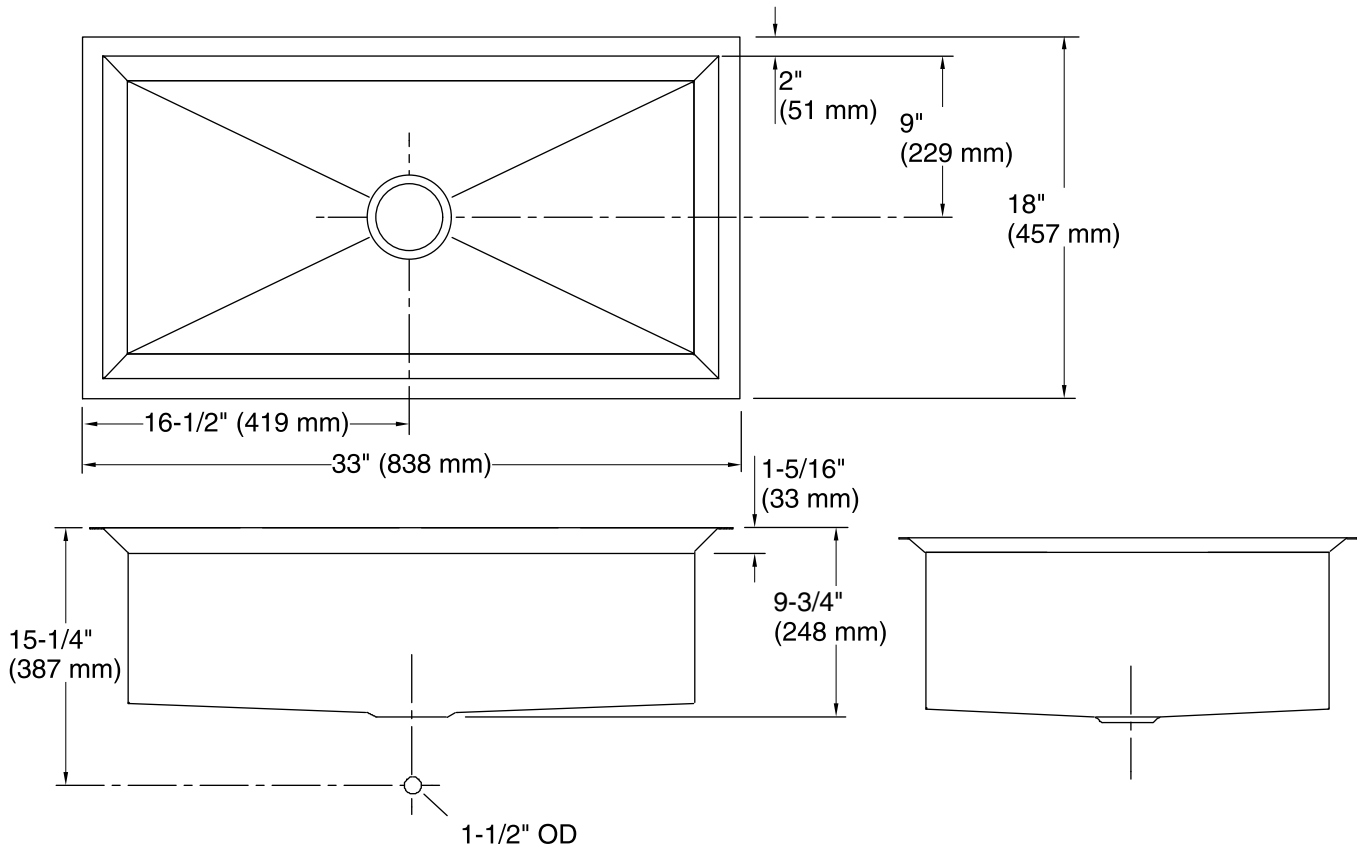

Technical Information

All product dimensions are nominal.

Bowl configuration:	Single
Installation:	Under-mount
Min. base cabinet width:	36" (914 mm)
Bowl area (Only):	Length: 29" (737 mm) Width: 14" (356 mm) Bowl depth: 9-1/2" (241 mm)
Drain hole:	3-5/8" (92 mm)
Template:	1021992-7, required, included

Notes

Install this product according to the installation instructions.