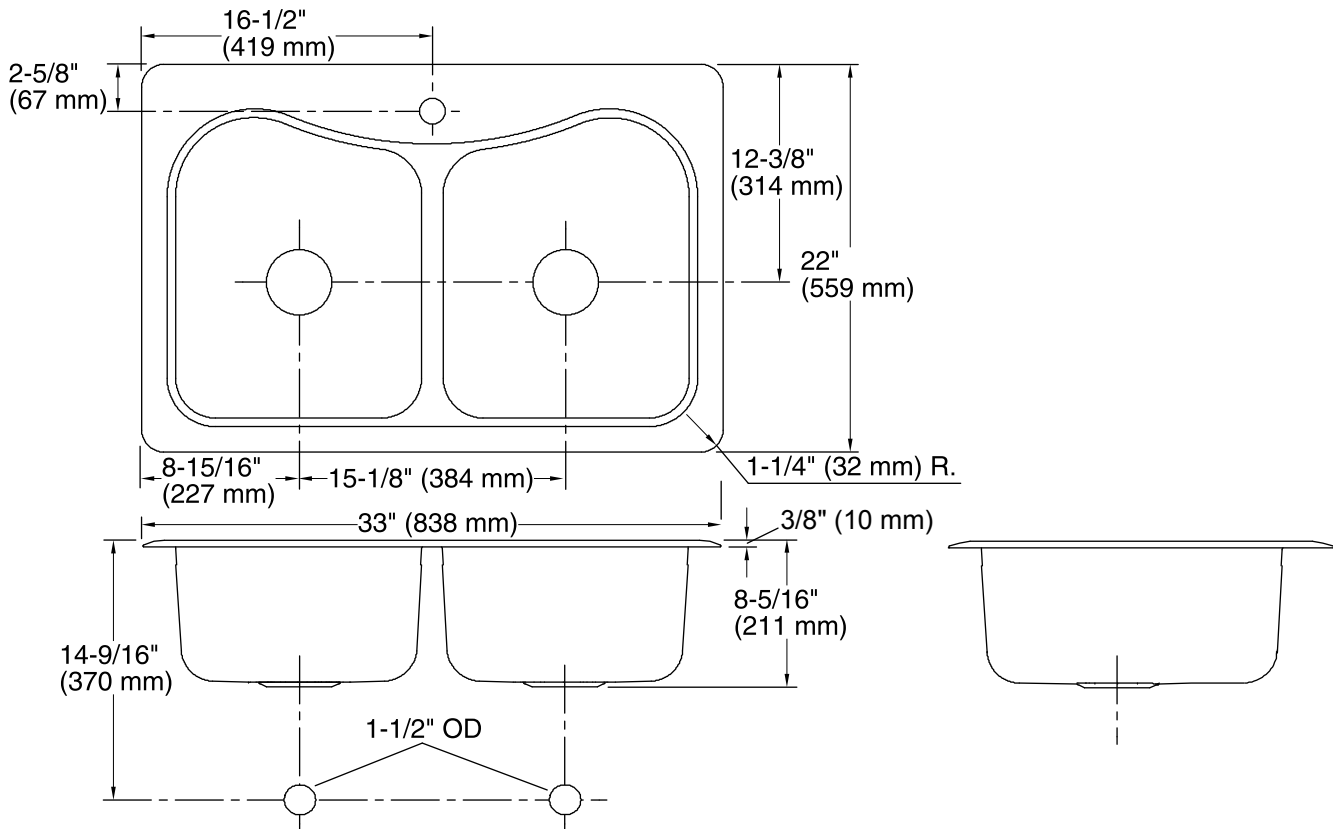

Staccato™
Top-mount Kitchen Sink
K-3369-1

Features

- 36-inch minimum base cabinet width.
- Double equal bowls.
- 8-inch depth.
- Single faucet hole.
- SilentShield® sound-absorption technology offers quieter performance.
- Includes hardwood cutting board.
- Includes installation hardware.

Optional Products/Accessories

- K-3370 Cutting Board
- K-8813 Manual Sink Strainer with Tailpiece

Codes/Standards

ASME A112.19.3/CSA B45.4

**Lifetime Limited Warranty for
KOHLER® Stainless Steel Sinks**

See website for detailed warranty information.

Technical Information

All product dimensions are nominal.

Bowl configuration:	Double equal
Installation:	Top-mount
Cutout:	Top-mount, 32-1/2" x 21-1/2" (826 mm x 546 mm) with 1" (25 mm) radius corners
Min. base cabinet width:	36" (914 mm)
Bowl area (Left):	Length: 17-1/16" (433 mm) Width: 13-15/16" (354 mm) Bowl depth: 8-5/16" (211 mm) Water depth: 8" (203 mm)
Bowl area (Right):	Length: 17-1/16" (433 mm) Width: 13-15/16" (354 mm) Bowl depth: 8-5/16" (211 mm) Water depth: 8" (203 mm)
Number of deck holes:	1
Faucet hole(s):	1-7/16" (37 mm)
Drain hole:	3-5/8" (92 mm)