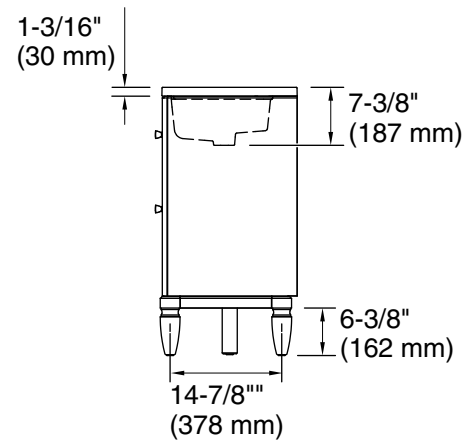

Features

- Set includes cabinet, precut quartz vanity top, sinks, legs, and hardware in standard finish.
- Four full-extension 12¾" (325 mm) drawers with soft-close side-mount slides.
- Two 18" (457 mm) cabinet interior spaces provide ample storage.
- Three-way adjustable soft-close door hinges with 100° opening capability for easy cabinet access.
- Finish-matched cabinet interior offers generous clearance for plumbing.
- Quartz vanity top adds beauty and long-lasting durability.
- Customize your storage with optional accessories such as floor liners, drawer organizers, and perfectly sized containers (sold separately).
- Coordinates with K-33542 upgraded hardware finishes, K-25818 quartz backsplash, and K-25819 quartz side splash (sold separately).

K-33541-ASB 28" x 24" wall cabinet
K-33540-ASB 70" x 24" linen tower
K-25818 4" x 60" quartz backsplash
K-33585
K-33586
K-33587
K-33588
K-27933
K-27937
K-33542 cabinet knob

Optional Products/Accessories

K-25819 4" x 18" quartz side splash

Codes/Standards

ASME A112.19.2/CSA B45.1
EPA TSCA Title VI
CARB P2

KOHLER® One-Year Limited Warranty

See website for detailed warranty information.

Waste Pipe Location Information

Technical Information

All product dimensions are nominal.

Notes

Install this product according to the installation instructions.