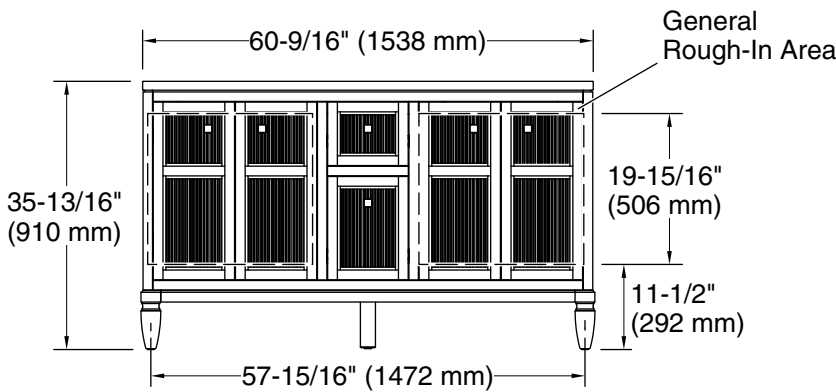

Features

- Set includes cabinet, precut quartz vanity top, sinks, legs, and hardware in standard finish.
- Four full-extension 12¾" (325 mm) drawers with soft-close side-mount slides.
- Two 18" (457 mm) cabinet interior spaces provide ample storage.
- Three-way adjustable soft-close door hinges with 100° opening capability for easy cabinet access.
- Finish-matched cabinet interior offers generous clearance for plumbing.
- Quartz vanity top adds beauty and long-lasting durability.
- Customize your storage with optional accessories such as floor liners, drawer organizers, and perfectly sized containers (sold separately).
- Coordinates with K-33542 upgraded hardware finishes, K-25818 quartz backsplash, and K-25819 quartz side splash (sold separately).

Technical Information

All product dimensions are nominal.

Notes

Install this product according to the installation instructions.