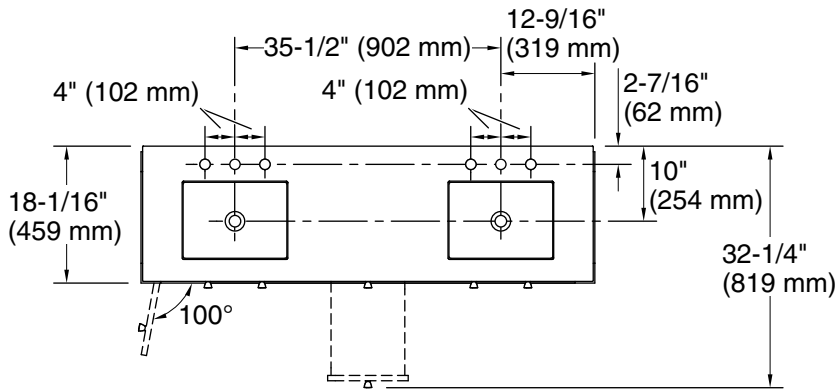

Features

- Set includes cabinet, precut quartz vanity top, sinks, legs, and hardware in standard finish.
- Four full-extension 12¾" (325 mm) drawers with soft-close side-mount slides.
- Two 18" (457 mm) cabinet interior spaces provide ample storage.
- Three-way adjustable soft-close door hinges with 100° opening capability for easy cabinet access.
- Finish-matched cabinet interior offers generous clearance for plumbing.
- Quartz vanity top adds beauty and long-lasting durability.
- Customize your storage with optional accessories such as floor liners, drawer organizers, and perfectly sized containers (sold separately).
- Coordinates with K-33542 upgraded hardware finishes, K-25818 quartz backsplash, and K-25819 quartz side splash (sold separately).

K-25819 4" x 18" quartz side splash

Codes/Standards

ASME A112.19.2/CSA B45.1
EPA TSCA Title VI
CARB P2

KOHLER® One-Year Limited Warranty

See website for detailed warranty information.

Waste Pipe Location Information

Technical Information

All product dimensions are nominal.

Notes

Install this product according to the installation instructions.