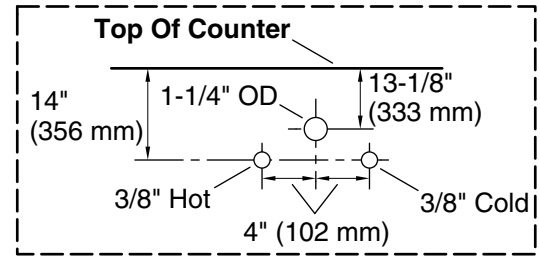

Features

- Set includes cabinet, precut quartz vanity top, sinks, legs, and hardware in standard finish.
- Four full-extension 12¾" (325 mm) drawers with soft-close side-mount slides.
- Two 18" (457 mm) cabinet interior spaces provide ample storage.
- Three-way adjustable soft-close door hinges with 100° opening capability for easy cabinet access.
- Finish-matched cabinet interior offers generous clearance for plumbing.
- Quartz vanity top adds beauty and long-lasting durability.
- Customize your storage with optional accessories such as floor liners, drawer organizers, and perfectly sized containers (sold separately).
- Coordinates with K-33542 upgraded hardware finishes, K-25818 quartz backsplash, and K-25819 quartz side splash (sold separately).

K-25819 4" x 18" quartz side splash

Codes/Standards

ASME A112.19.2/CSA B45.1
EPA TSCA Title VI
CARB P2

KOHLER® One-Year Limited Warranty

See website for detailed warranty information.

Waste Pipe Location Information

Technical Information

All product dimensions are nominal.

Notes

Install this product according to the installation instructions.