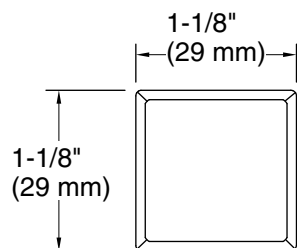

**Installation**

- Installation hardware and template included.

**Recommended Products/Accessories**

- K-33530-ASB 24" bathroom vanity set
- K-33531-ASB 36" bathroom vanity set
- K-33532-ASB 60" bathroom vanity set
- K-33533-ASB 28" x 24" wall cabinet

## Technical Information

All product dimensions are nominal.

Material: Zinc