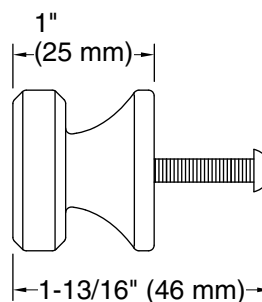

**Installation**

- Installation hardware and template included.

**Recommended Products/Accessories**

- K-33530-ASB 24" bathroom vanity set
- K-33531-ASB 36" bathroom vanity set
- K-33532-ASB 60" bathroom vanity set
- K-33533-ASB 28" x 24" wall cabinet

## Technical Information

All product dimensions are nominal.

Material: Zinc