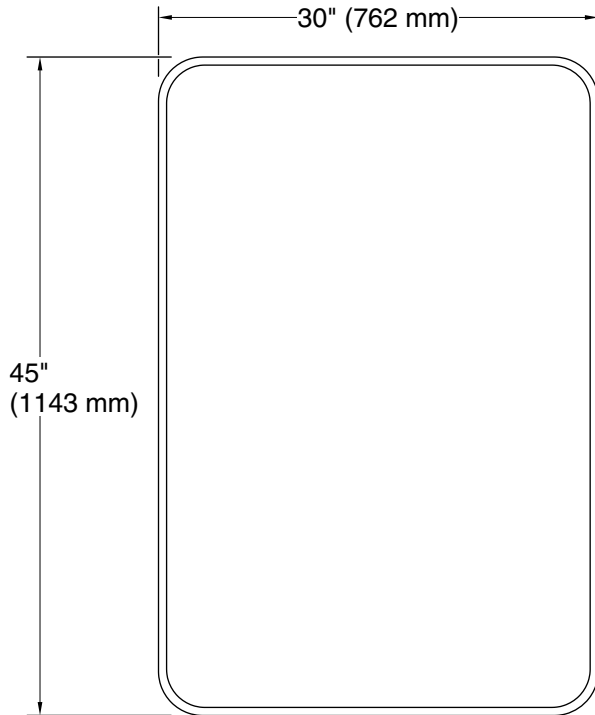

# Essential

30" x 45" rectangular mirror  
K-31365

## KOHLER® One-Year Limited Warranty

See website for detailed warranty information.

**Essential**  
30" x 45" rectangular mirror  
**K-31365**

**Technical Information**

All product dimensions are nominal.