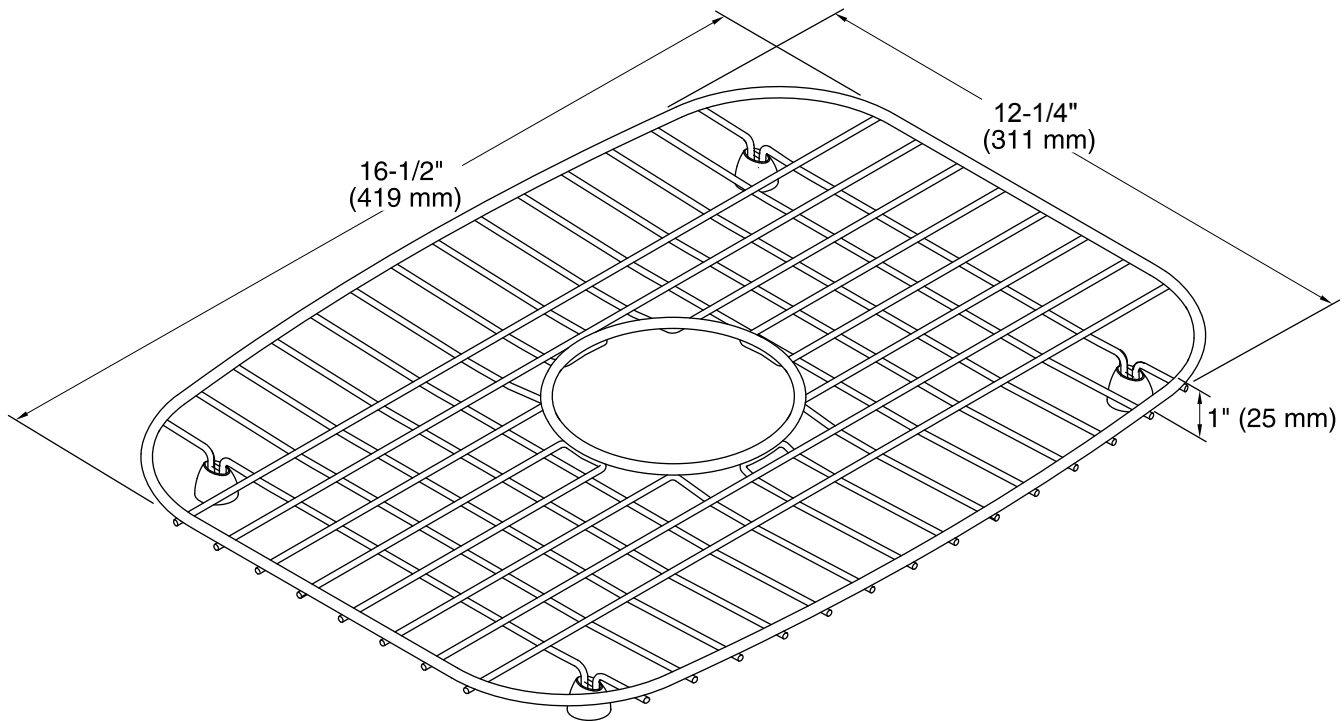

Features

- Fits in the large bowl of the K-3372 Verse kitchen sink and the K-3182 and K-3181 Undertone kitchen sinks.
- Durable stainless-steel construction.
- Helps protect sink surface from daily wear.
- Dishwasher safe.
- Rubber feet provide added protection.

Technical Information

All product dimensions are nominal.

Material: Stainless Steel