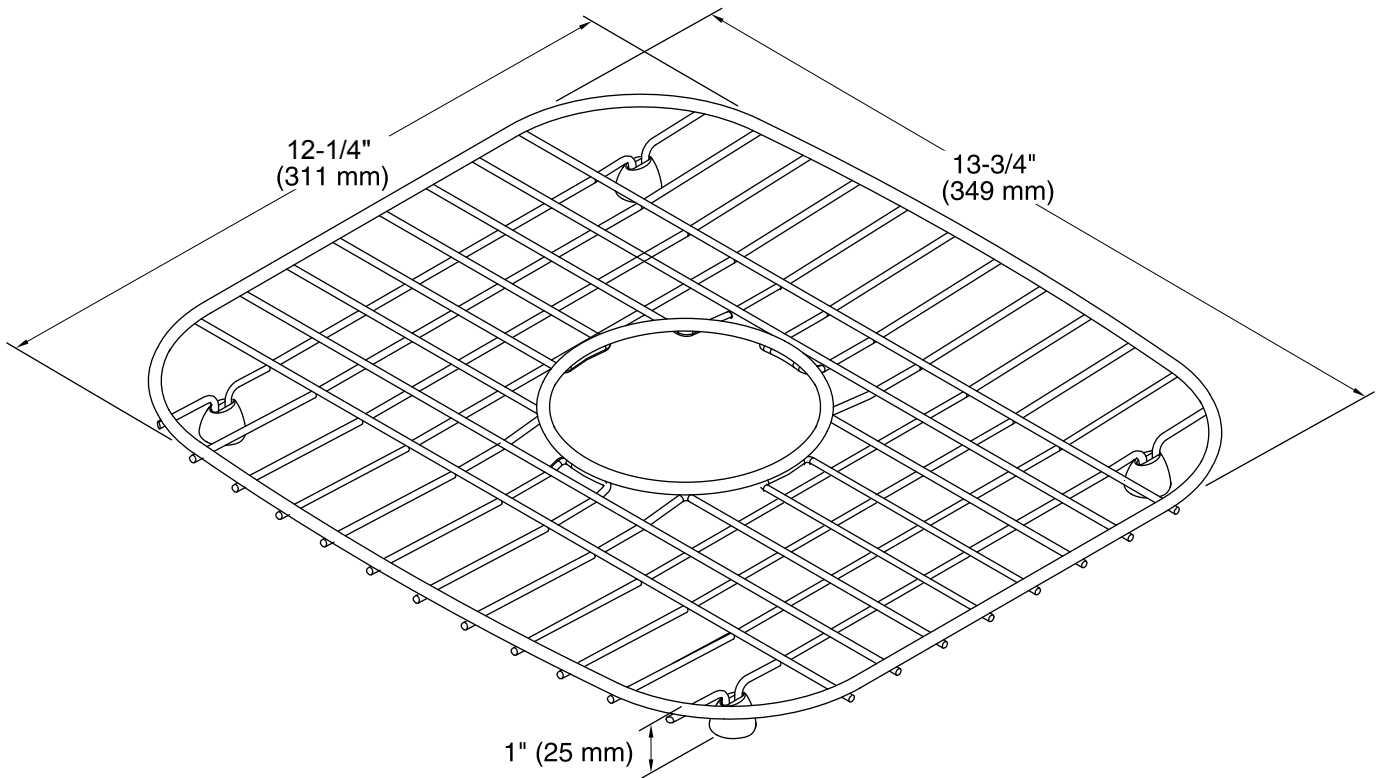

Features

- Fits in the small bowl of the K-3371 and K-3372 Verse kitchen sinks and K-3180 and K-3181 Undertone kitchen sinks.
- Durable stainless-steel construction.
- Helps protect sink surface from daily wear.
- Dishwasher safe.
- Rubber feet provide added protection.

	ST	Stainless Steel
--	----	-----------------

Technical Information

All product dimensions are nominal.

Material: Stainless Steel