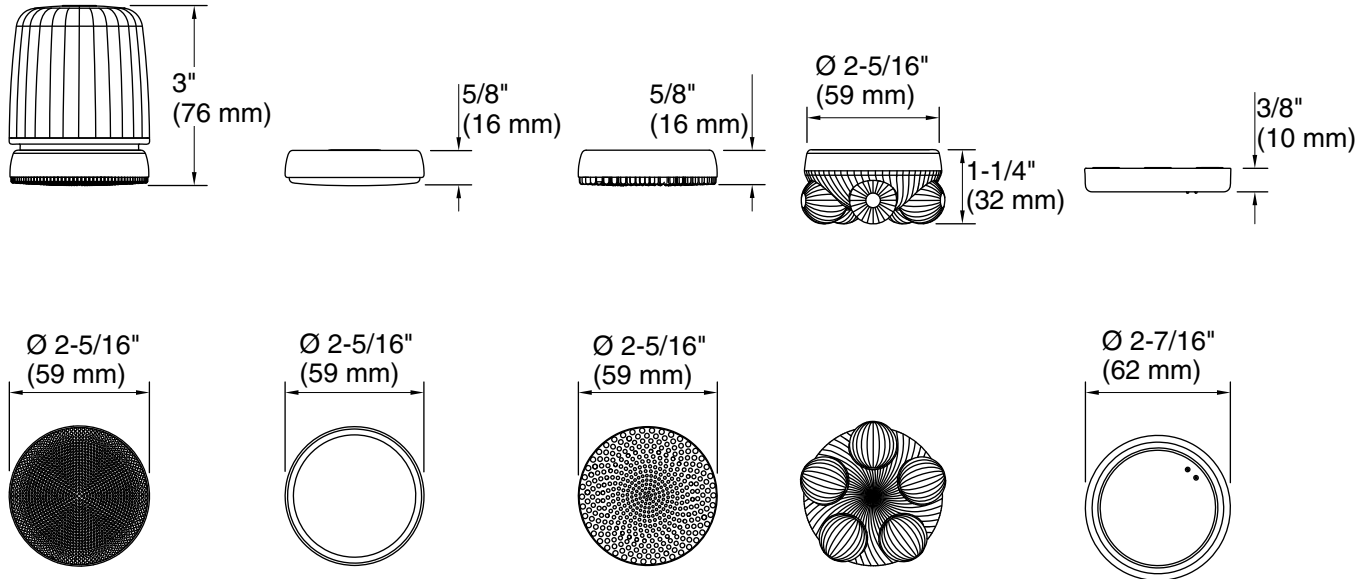

Features

- All-in-one cleansing device features four interchangeable attachments: facial brush, body brush, body scrubber, and body massager
- Facial brush with small, gentle silicone bristles helps to deep-clean pores
- Body brush with full, densely placed silicone bristles tackles larger areas of the body
- Body scrubber with natural stone surface delicately exfoliates to remove dead skin from feet
- Body massager with five pressure-point nodes targets tired muscles
- Three speed settings give you the option to customize your experience with each attachment
- Rechargeable device provides 1-1/2 hours of usage between charges
- Includes charging station
- Use on its own or pair with the K-28681-G or K-28681-Y SpaViva™ two-function handshower (sold separately)

Available Colors/Finishes

Color tiles intended for reference only.

Color	Code	Description
-------	------	-------------

	0	White
	7	Black Black™

Technical Information

All product dimensions are nominal.

Material: Plastic