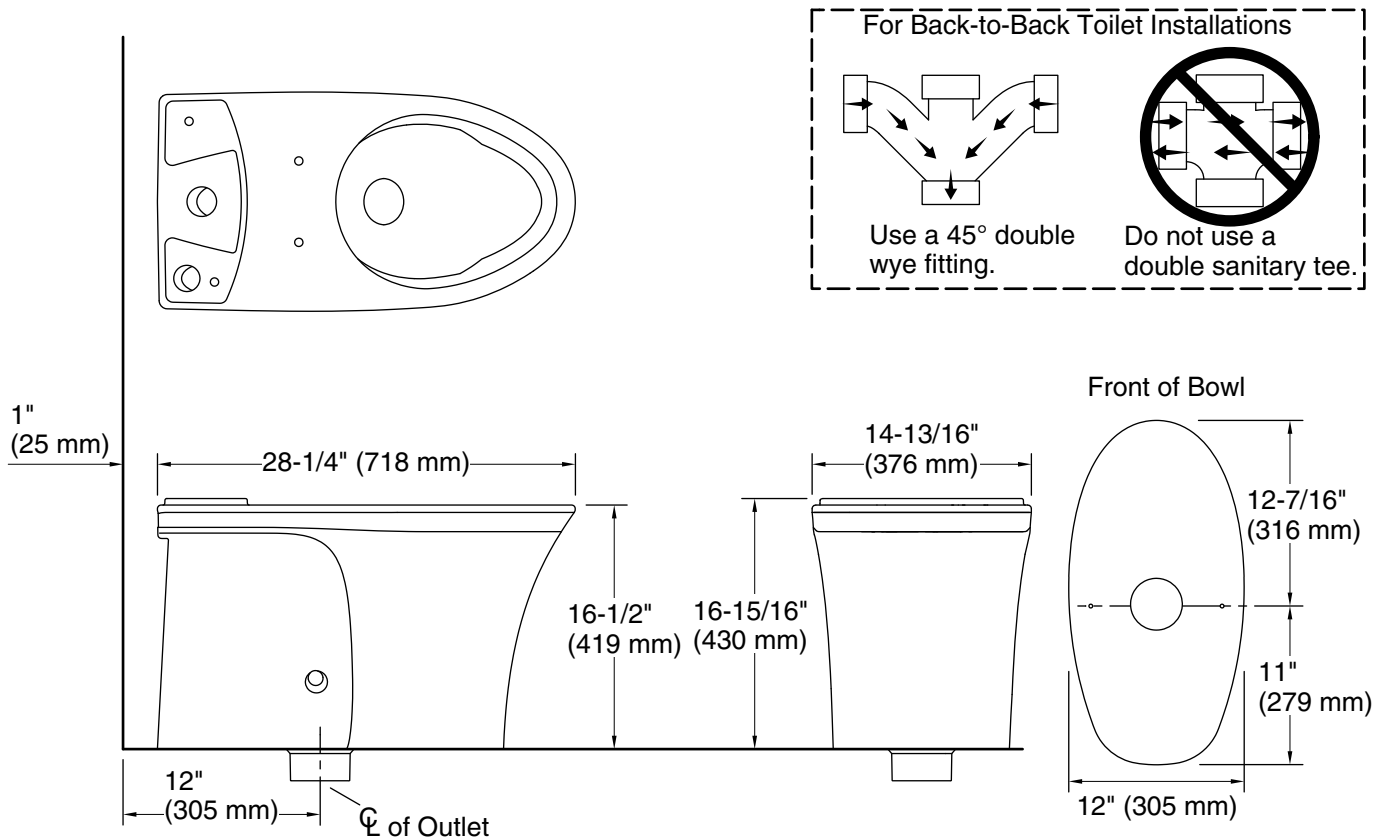

## Features

- Elongated bowl offers added room and comfort
- Comfort Height® feature offers chair-height seating that makes sitting down and standing up easier for most adults
- 2-1/8" (54 mm) glazed trapway
- Fully skirted trapway simplifies cleaning
- Revolution 360® flushing technology generates a forceful swirling motion to keep the bowl clean longer
- Sanitary guard where bowl and tank meet for ease of cleaning
- Patented ReadyLock® installation system, a simple solution for skirted toilets, saves time, hassle, and eliminates the need to drill into the floor for standard 12" (305 mm) rough-in
- Combines with a K-28141 or K-28141-RA tank to create a complete K-28161 or K-28161-RA toilet

## Installation

- Standard 12" (305 mm) rough-in
- 10" and 14" (254 mm and 356 mm) rough-in kits also available
- Seat and supply line sold separately

## Technical Information

All product dimensions are nominal.

Toilet type:	Floor-mount
Waste Outlet:	Floor
Bowl shape:	Elongated
Flush type:	Revolution 360
Trap passageway:	2" (51 mm)
Water surface size:	10" x 8" (254 mm x 203 mm)
Rim to water surface:	6-5/8" (168 mm)
Seat-mounting holes:	5-1/2" (140 mm)

## Notes

Install this product according to the installation instructions.

For back-to-back toilet installations: Use only a 45° double wye fitting.