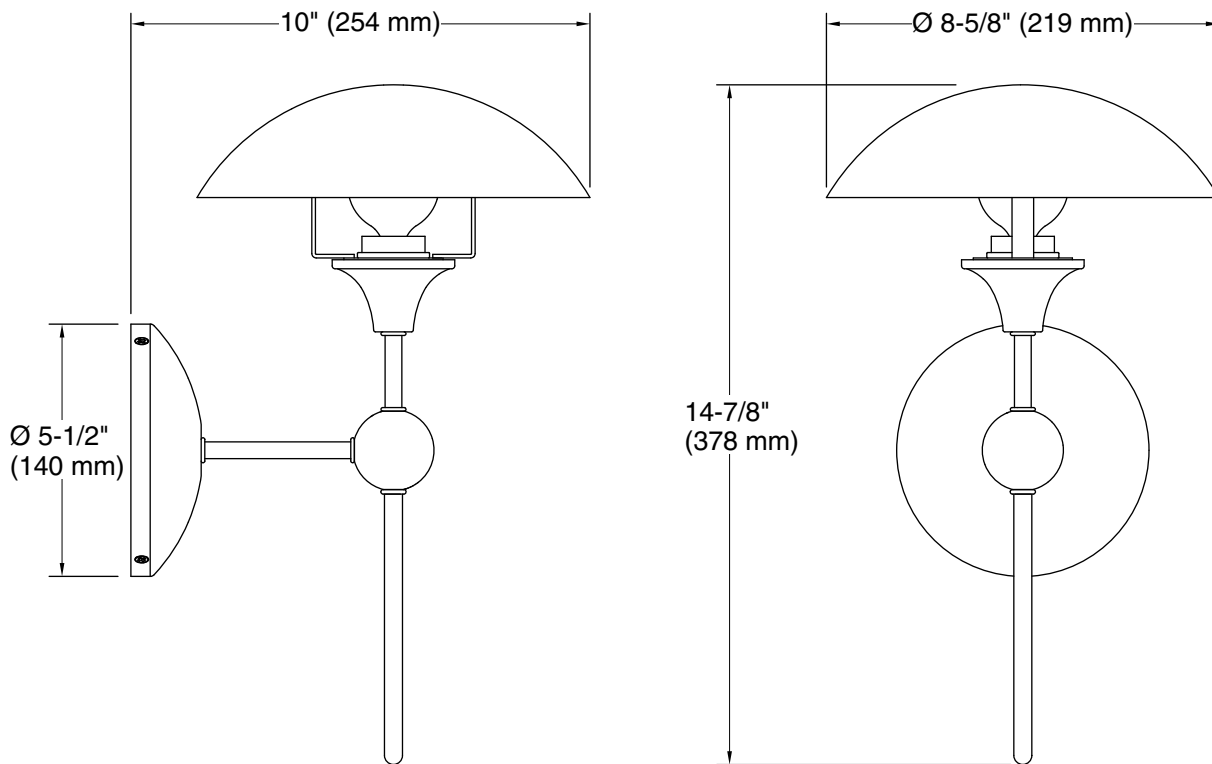

Required Electrical Service

One dedicated circuit required.

120 V, 12 A, 60 Hz

Technical Information

All product dimensions are nominal.

Material: Steel, Aluminum, Brass
Number of Lights: 1
Lighting Type: Socket-based
Socket Type: E-12 Candelabra
Number of Shades: 1
Shade Type: Metal