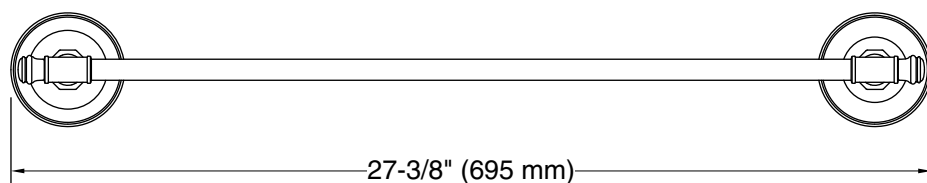

Features

- 24" (610 mm) bar.
- Coordinates with transitional-style KOHLER® faucets and showering components.

Material

- Premium metal construction for durability and reliability.
- KOHLER finishes resist corrosion and tarnishing.

Recommended Products/Accessories

- K-31506-TA bath sheet with Tatami weave, 35" x 70"
- K-31506-TE bath sheet with Terry weave, 35" x 70"
- K-31506-TX bath sheet with Textured weave, 35" x 70"

Included Components

Color	Code	Description
	CP	Polished Chrome
	BN	Vibrant® Brushed Nickel
	2BZ	Oil-Rubbed Bronze
	2MB	Vibrant® Brushed Moderne Brass

Technical Information

All product dimensions are nominal.

Installation Type: Wall-mount