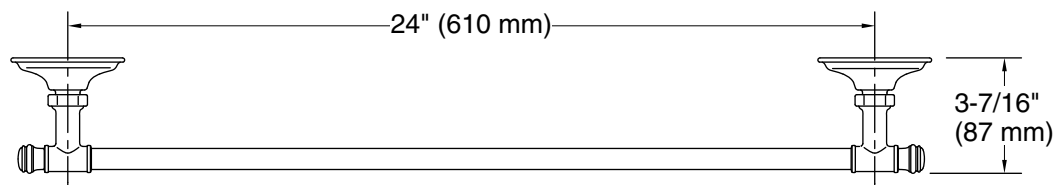

Features

- 24" (610 mm) bar.
- Coordinates with transitional-style KOHLER® faucets and showering components.

Material

- Premium metal construction for durability and reliability.
- KOHLER finishes resist corrosion and tarnishing.

Recommended Products/Accessories

- K-31506-TA bath sheet with Tatami weave, 35" x 70"
- K-31506-TE bath sheet with Terry weave, 35" x 70"
- K-31506-TX bath sheet with Textured weave, 35" x 70"

Included Components

Color	Code	Description
	CP	Polished Chrome
	BN	Vibrant® Brushed Nickel
	2BZ	Oil-Rubbed Bronze
	2MB	Vibrant® Brushed Moderne Brass

Technical Information

All product dimensions are nominal.

Installation Type: Wall-mount