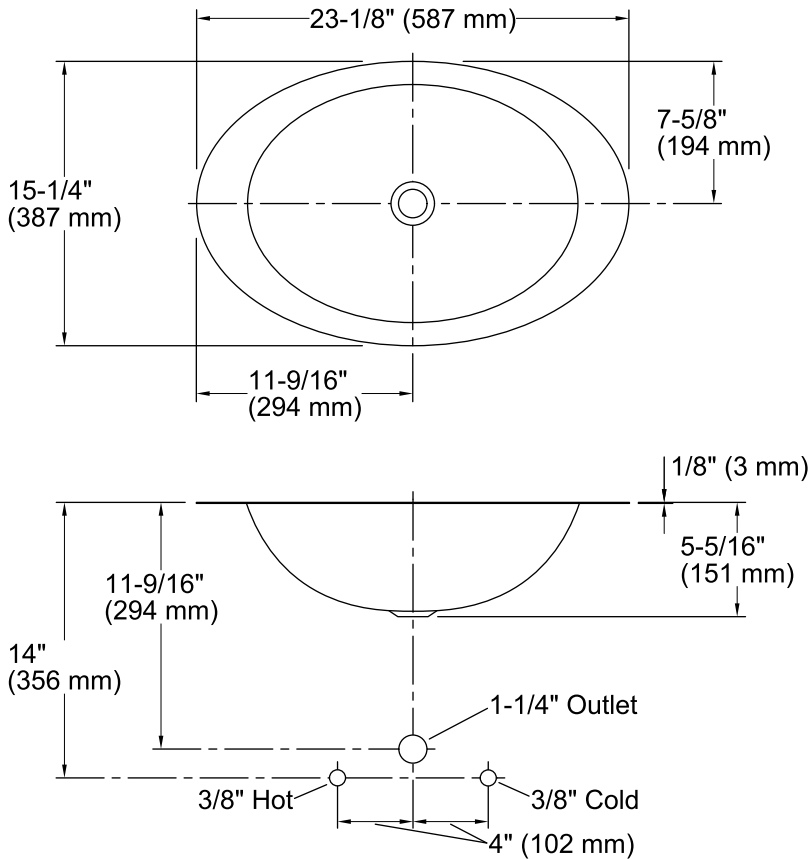

#### Features

- Exterior dimensions: 23-1/4"L x 15-1/4"W
- Interior dimensions: 18"L x 13"W
- No faucet holes
- 20-gauge stainless steel

#### Included Components

Additional Components:  
1 1/2" (38mm) top stud  
drain gasket  
tube

ADA

### Technical Information

All product dimensions are nominal.

Bowl configuration:	Single
Installation:	Under-mount
Bowl area (Only):	Length: 18" (457 mm) Width: 13" (330 mm) Water depth: 5-7/8" (149 mm)
Drain hole:	5/8" (16 mm)
Template:	1006417-7, required, included

### Notes

Install this product according to the installation instructions.

Minimum faucet spout reach of 5" (127 mm) is required. Review bathroom sink and faucet rough-in dimensions carefully to ensure the spout will reach over the rim into the basin.