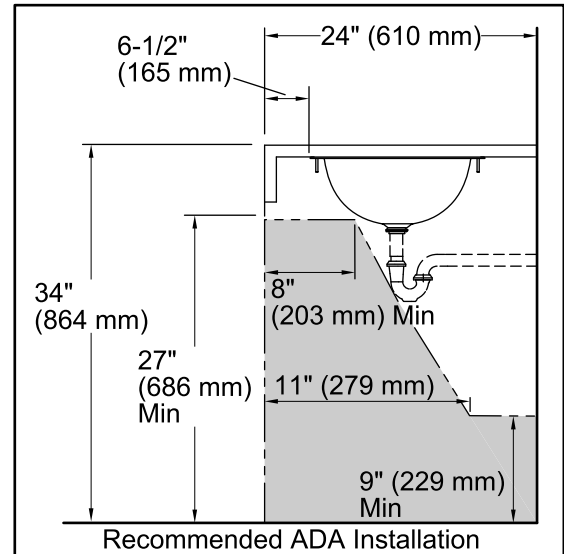

#### Features

- Exterior dimensions: 23-1/4"L x 15-1/4"W
- Interior dimensions: 18"L x 13"W
- No faucet holes
- 20-gauge stainless steel

#### Included Components

Additional Components:  
1 1/2" (38mm) top stud  
drain gasket  
tube

ADA

### Technical Information

All product dimensions are nominal.

Bowl configuration:	Single
Installation:	Under-mount
Bowl area (Only):	Length: 18" (457 mm) Width: 13" (330 mm) Water depth: 5-7/8" (149 mm)
Drain hole:	5/8" (16 mm)
Template:	1006417-7, required, included

### Notes

Install this product according to the installation instructions.

Minimum faucet spout reach of 5" (127 mm) is required. Review bathroom sink and faucet rough-in dimensions carefully to ensure the spout will reach over the rim into the basin.