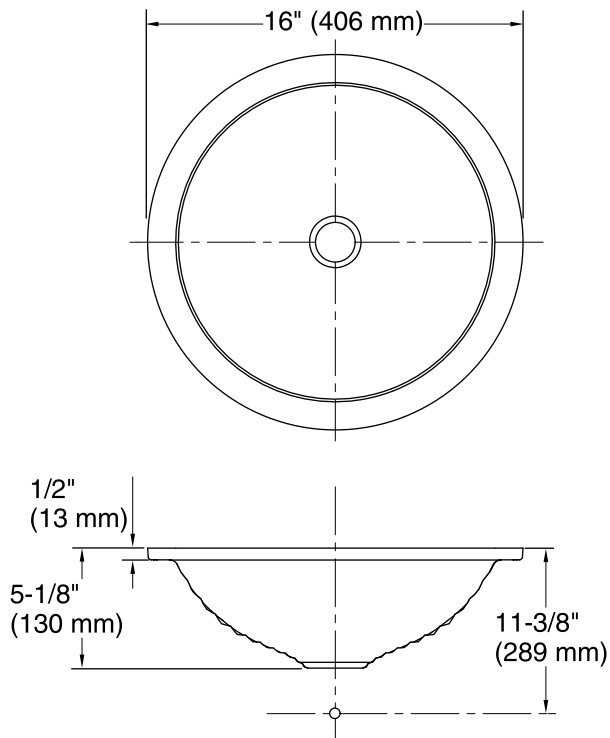

Technical Information

All product dimensions are nominal.

Bowl configuration:	Single
Installation:	Under-mount
Bowl area (Only):	Diameter: 13-5/8" (346 mm) Bowl depth: 4-1/4" (108 mm) Water depth: 4-1/4" (108 mm)
Template:	1035896-7, required, included

Notes

Install this product according to the installation instructions.

NOTICE: Countertop manufacturer or cutter must use the cut-out template provided with the product, or a current one provided by Kohler Co. (call 1-800-4-KOHLER). Kohler Co. is not responsible for cutout errors when the incorrect cut-out template is used.

ADA compliant when installed to the specific requirements of these regulations.