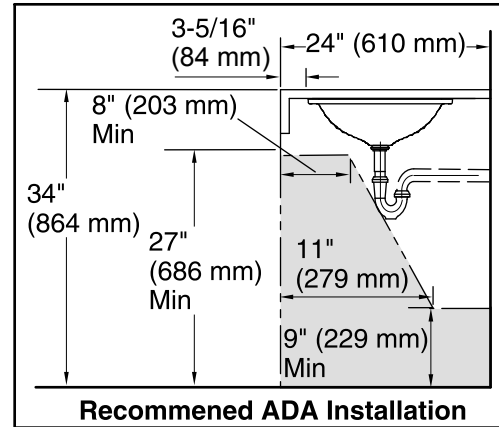

Technical Information

All product dimensions are nominal.

Bowl configuration:	Single
Installation:	Under-mount
Bowl area (Only):	Diameter: 13-5/8" (346 mm) Bowl depth: 4-1/4" (108 mm) Water depth: 4-1/4" (108 mm)
Template:	1035896-7, required, included

Notes

Install this product according to the installation instructions.

NOTICE: Countertop manufacturer or cutter must use the cut-out template provided with the product, or a current one provided by Kohler Co. (call 1-800-4-KOHLER). Kohler Co. is not responsible for cutout errors when the incorrect cut-out template is used.

ADA compliant when installed to the specific requirements of these regulations.