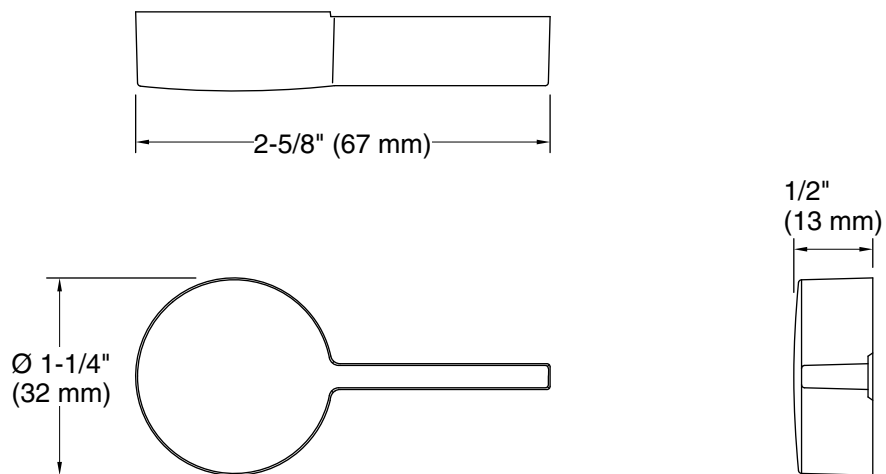

**Reach™**  
right-hand trip lever  
**K-21710-R**

**Features**

- Right-hand Polished Chrome trip lever.
- For use with the K-78080-RA Reach™ toilet.

**Material**

- Premium metal construction for durability and reliability.
- KOHLER finishes resist corrosion and tarnishing.

## Technical Information

All product dimensions are nominal.

Installation Type: Surface-mount

Material: Zinc