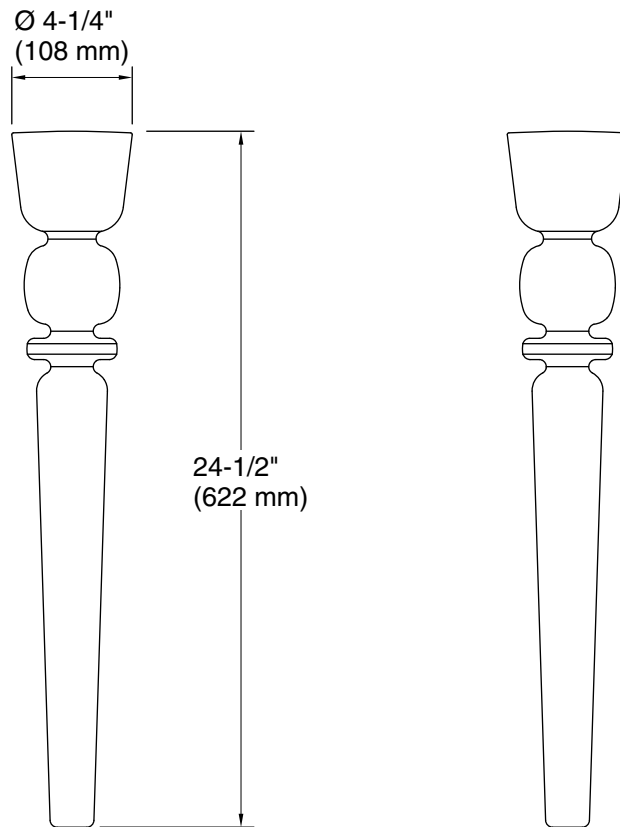

Features

- Set of two legs
- Combines with the K-21103 Farmstead kitchen sink

Material

- KOHLER® enameled cast iron

Recommended Products/Accessories

- K-21103-1HP5 45" top-/wall-mount single-bowl workstation farmhouse kitchen sink
- K-21103-1HW 45" top-/wall-mount single-bowl workstation farmhouse kitchen sink
- K-21103-2HP5 45" top-/wall-mount single-bowl workstation farmhouse kitchen sink
- K-21103-2HW 45" top-/wall-mount single-bowl workstation farmhouse kitchen sink
- K-21103-3HP5 45" top-/wall-mount single-bowl workstation farmhouse kitchen sink
- K-21103-3HW 45" top-/wall-mount single-bowl workstation farmhouse kitchen sink
- K-23725 Cast iron cleaner

Technical Information

All product dimensions are nominal.

Material: KOHLER® Enameled Cast Iron

Notes

Install this product according to the installation instructions.