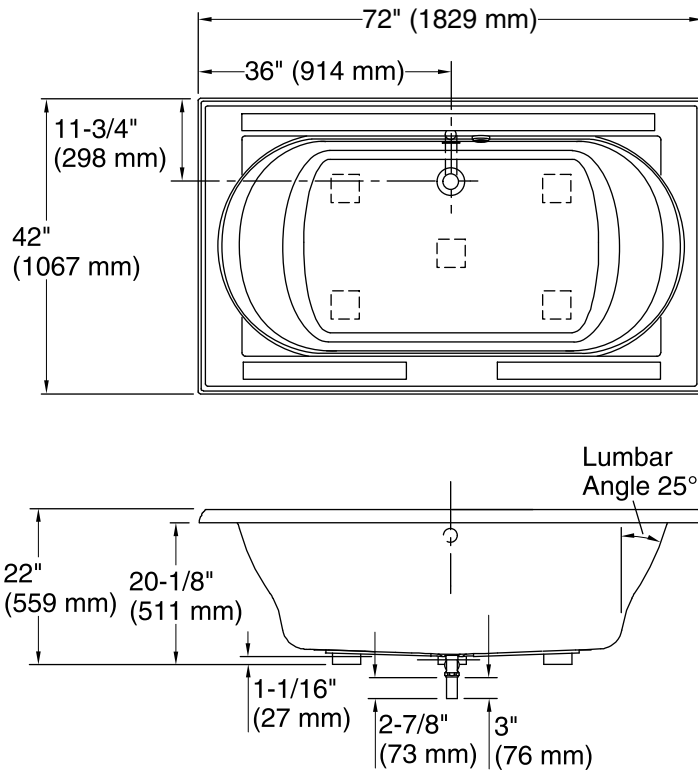

No change in measurements if connected with drain illustrated. (K-7161-AF)

Recommended Faucet Location

Access Panel
20" (508 mm) L x
15" (381 mm) H Min

Required Electrical Service

One circuit required, protected with Class A Ground-Fault Circuit-Interrupter (GFCI). Outside North America, this device may be known as a Residual Current Device (RCD).

Heated Surface: 120 V, 15 A

Technical Information

All product dimensions are nominal.

Installation:	Drop-in
Drain location:	Center
Basin area, bottom:	48" x 27" (1219 mm x 686 mm)
Basin area, top:	60" x 30" (1524 mm x 762 mm)
Weight:	86 lbs (39 kg)
Minimum floor load:	43 lbs/ft² (209.9 kg/m²)
Water depth:	16" (406 mm)
Water capacity:	94 gal (355.8 L)
Cutout:	Drop-in, 70-1/2" x 40-1/2" (1791 mm x 1029 mm)
Electrical component rating:	Heated Surface: 120 V, 0.5 A, 60 Hz, 65 W

Notes

Measure your actual product for rough-in details. Install this product according to the installation instructions.

The hot water supply should be 70% of the capacity of the bath or greater. Installations will vary.

This bath is designed for drop-in installation only. It is not suited for use in a three wall alcove with an overhead shower.

If installing a rim-mount faucet, make sure there is no interference above or below the deck before drilling any holes.