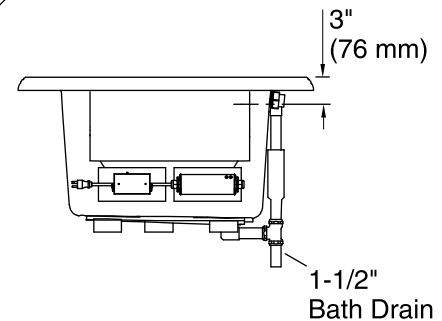

 Recommended Faucet Location

Access Panel  
20" (508 mm) L x  
15" (381 mm) H Min

### Technical Information

All product dimensions are nominal.

Installation:	Drop-in
Drain location:	Center
Basin area, bottom:	48" x 27" (1219 mm x 686 mm)
Basin area, top:	60" x 30" (1524 mm x 762 mm)
Weight:	86 lbs (39 kg)
Minimum floor load:	43 lbs/ft <sup>2</sup> (209.9 kg/m <sup>2</sup> )
Water depth:	16" (406 mm)
Water capacity:	94 gal (355.8 L)
Cutout:	Drop-in, 70-1/2" x 40-1/2" (1791 mm x 1029 mm)
Electrical component rating:	Heated Surface: 120 V, 0.5 A, 60 Hz, 65 W