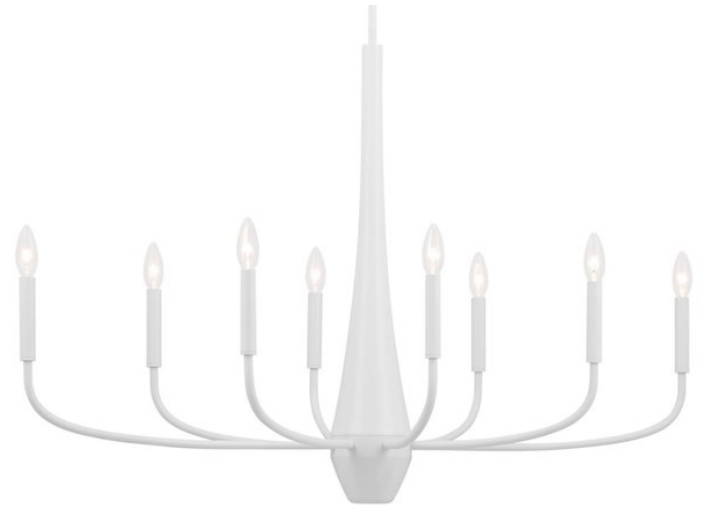

**SPECIFICATIONS**

**Certifications/Qualifications**

[www.kichler.com/warranty](http://www.kichler.com/warranty)

**Dimensions**

Base Backplate	6" DIA
Chain/Stem Length	36"
Weight	9.50 LBS
Height	27.00"
Length	41.00"
Overall Height	66.00"
Width	18.50"

Lamp Included	Not Included
Lamp Type	B; G16.5
Light Source	Bulb
Max or Nominal Watt	60.00
# of Bulbs/LED Modules	8
Socket Type	E12 (Candelabra)

**Mounting/Installation**

Connector	Yes
Interior/Exterior	INTERIOR
Lead Wire Length	144"
Location Rating	Dry
Mounting Weight	9.50 LBS
Wire Connectors	Wire Nuts

**FIXTURE ATTRIBUTES**

**Housing**

Primary Material	Steel
Max Stem Tilt	90.0 Degrees

**Product/Ordering Information**

SKU	52528WH
Finish	White
Style	Contemporary
UPC	783927029148.0

**Finish Options**

- Black
- Champagne Bronze
- White