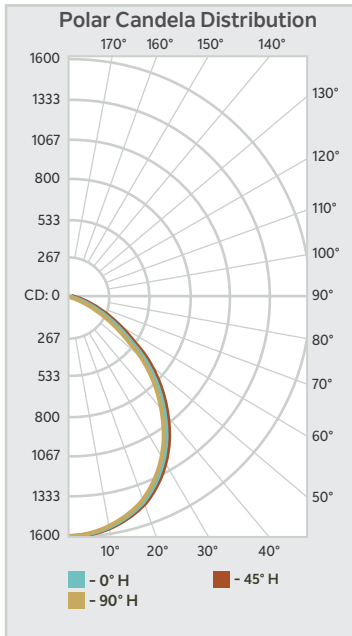

PHOTOMETRICS

Light Source	LED Backlit
Color Temperature(s)	2700K/3000K
Color Rendering Index (CRI)	>90, R9>50
Dimmable	Yes
Lumen Packages	See Data Table
Lumens Per Watt (LPW)	>60LPW

RATINGS & CERTIFICATIONS

ACCESSORIES

See Accessories

Direct-to-Ceiling LED Downlight – Recessed

LUMEN Data Table – Recessed

Shape	Size (Inches)	Watts	Lumens	
			2700K	3000K
Round	4	11.5W	700	
	6	13W	900	
Square	4	11.5W	700	
	6	13W	900	

Photometric Diagrams

DLRC04R2790WHT

	Illuminance at a Distance		Beam Width	
	Center Beam fc			
1.3 ft	223 fc	2.7 ft	2.7 ft	
2.7 ft	51.6 fc	5.6 ft	5.7 ft	
4.0 ft	23.5 fc	8.3 ft	8.4 ft	
5.3 ft	13.4 fc	11.1 ft	11.1 ft	
6.7 ft	8.38 fc	14.0 ft	14.0 ft	
8.0 ft	5.88 fc	16.7 ft	16.8 ft	

Direct-to-Ceiling LED Downlight – Recessed

Dimension Table

	Aperture (in/mm)	Ceiling Opening (in/mm)	Overlap Trim (in/mm)	Height (in/mm)
4" Round	3.44 / 87.5	4.0 / 101.6	0.84 / 21.3	0.157 / 3.9
4" Square	2.69 / 68.3	4.0 / 101.6	1.12 / 28.3	0.098 / 2.5
6" Round	4.98 / 126.5	5.25 / 133.4	1.21 / 30.7	0.157 / 3.9
6" Square	4.11 / 104.4	6.0 / 153	1.59 / 40.3	0.098 / 2.5