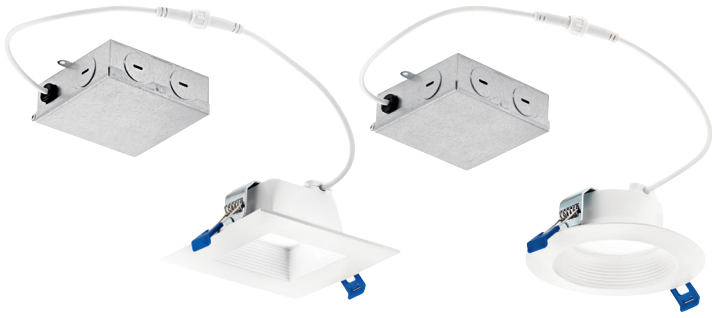

Direct-to-Ceiling LED Downlight – Recessed

PROJECT:	PRODUCT #:
TYPE:	DATE:
PREPARED BY:	AUTHORIZED BY*:
COMMENTS:	

OVERVIEW

With its simple snap-in installation, the Direct-to-Ceiling (DtC) Recessed LED Downlight allows for installation in drywall and drop ceilings without the need for a junction box. This downlight is designed with a baffled trim that reduces glare and delivers general room lighting.

FEATURES

- Baffle design minimizes glare and provides a welcoming illumination to any room.
- Simple snap-in installation is fast and easy.
- Remote driver enables installation in drywall and drop ceilings without junction box.
- Dimmable, see recommended dimmers at Kichler.com
- 5-year warranty
- Available in two color temperatures (2700K & 3000K) to coordinate with the look and feel of the room.

SPECIFICATIONS

ELECTRICAL

Input Voltage	120Vac
Input Voltage Range	108Vac-132Vac
Input Frequency	60Hz
Power	See Data Table
Power Factor	>0.9
Surge	2.5kV ringwave
Connector	Push-in quick connects AC; Screwlock DC terminal

ACCESSORIES

See Accessories

Direct-to-Ceiling LED Downlight – Recessed

LUMEN Data Table – Recessed

Shape	Size (Inches)	Watts	Lumens	
			2700K	3000K
Round	4	11.5W	700	
	6	13W	900	
Square	4	11.5W	700	
	6	13W	900	