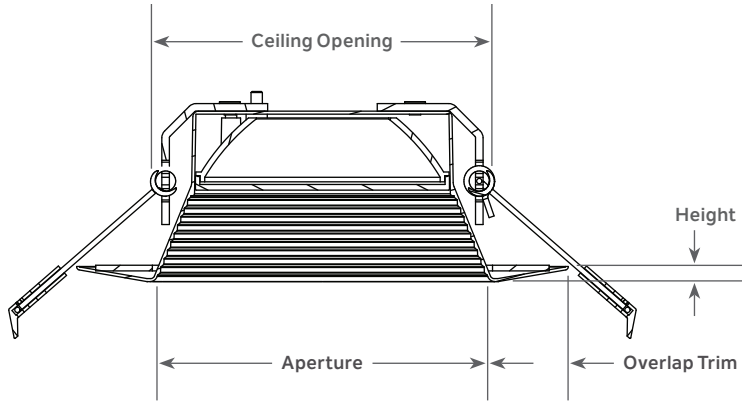

Direct-to-Ceiling LED Downlight – Recessed

PROJECT:	PRODUCT #:
TYPE:	DATE:
PREPARED BY:	AUTHORIZED BY*:
COMMENTS:	

OVERVIEW

With its simple snap-in installation, the Direct-to-Ceiling (DtC) Recessed LED Downlight allows for installation in drywall and drop ceilings without the need for a junction box. This downlight is designed with a baffled trim that reduces glare and delivers general room lighting.

Photometric Diagrams

DLRC04R2790WHT

	Illuminance at a Distance		Beam Width	
	Center Beam fc			
1.3 ft	223 fc	2.7 ft	2.7 ft	
2.7 ft	51.6 fc	5.6 ft	5.7 ft	
4.0 ft	23.5 fc	8.3 ft	8.4 ft	
5.3 ft	13.4 fc	11.1 ft	11.1 ft	
6.7 ft	8.38 fc	14.0 ft	14.0 ft	
8.0 ft	5.88 fc	16.7 ft	16.8 ft	

■ Vert. Spread: 92.4°
■ Horiz. Spread: 92.7°

DtC Recessed Ordering Matrix

Family	Type	Size		Shape		CCT		CRI	Finish
		04	4 inch	R	S	27	30		
DL Downlight	RC Recessed	04	4 inch	R	S	27	30	90 90 CRI	WHT Textured White
		06	6 inch	R	S	27	30		

Direct-to-Ceiling LED Downlight – Recessed

Dimension Table

	Aperture (in/mm)	Ceiling Opening (in/mm)	Overlap Trim (in/mm)	Height (in/mm)
4" Round	3.44 / 87.5	4.0 / 101.6	0.84 / 21.3	0.157 / 3.9
4" Square	2.69 / 68.3	4.0 / 101.6	1.12 / 28.3	0.098 / 2.5
6" Round	4.98 / 126.5	5.25 / 133.4	1.21 / 30.7	0.157 / 3.9
6" Square	4.11 / 104.4	6.0 / 153	1.59 / 40.3	0.098 / 2.5