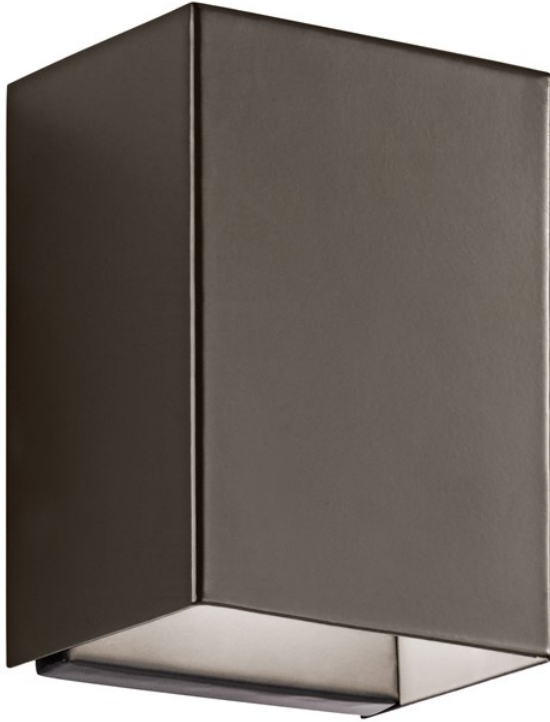

Walden 7.25" LED Wall Light Architectural Bronze

49550AZLED (Architectural Bronze)

Project Name: _____
 Location: _____
 Type: _____
 Qty: _____
 Comments: _____

Certifications/Qualifications

Dark Sky Compliant	Yes
Location Rating	Wet
www.kichler.com/warranty	

Dimensions

Base Backplate	7.25 X 4.75
Extension	3.75"
Weight	3.00 LBS
Height from center of Wall opening (Spec Sheet)	3.75"
Height	7.25"
Width	5.00"

Electrical

Input Voltage	Single(120)V
---------------	--------------

Mounting/Installation

Interior/Exterior	Exterior
Mounting Style	Wall Mount
Mounting Weight	3.00 LBS

Photometrics

Color Rendering Index	90
Color Temperature Range	3000
Delivered Efficacy (Lumens/Watt)	99
Delivered Lumens	880
Kelvin Temperature	3000K

Product/Ordering Information

SKU	49550AZLED
Finish	Bronze
Style	Contemporary
UPC	783927458474

Specifications

Material	ALUMINUM
----------	----------

Additional Finishes

 Architectural Bronze

 Textured Black