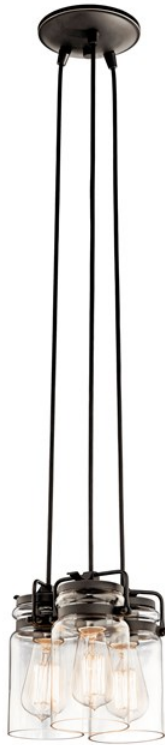

## Brinley 3 Light Pendant Olde Bronze®

42869OZ (Olde Bronze)

Project Name: \_\_\_\_\_  
Location: \_\_\_\_\_  
Type: \_\_\_\_\_  
Qty: \_\_\_\_\_  
Comments: \_\_\_\_\_

### Dimensions

Base Backplate	5.75 DIA
Weight	5.72 LBS
Height	7.75"
Overall Height	124.00"
Width	8.50"

### Specifications

Diffuser Description	Clear
Material	STEEL