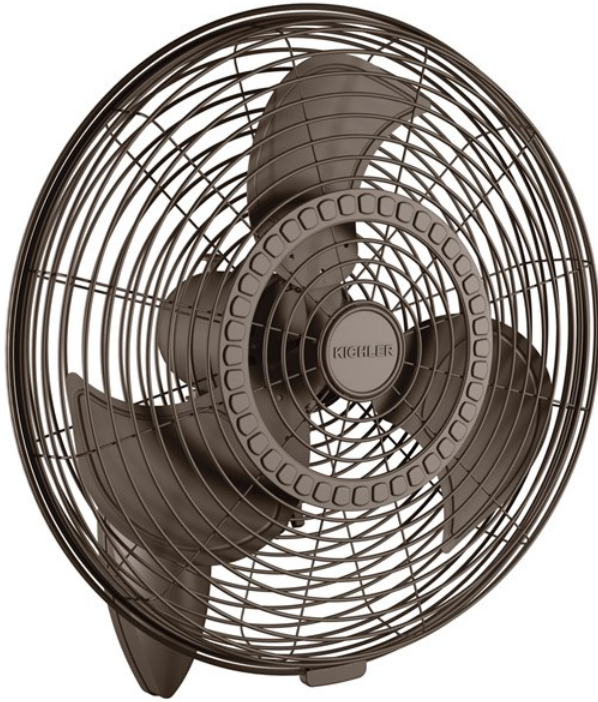

## Pola™ 24" Wall Fan Satin Natural Bronze

339224SNB (Satin Natural Bronze)

Project Name: \_\_\_\_\_  
Location: \_\_\_\_\_  
Type: \_\_\_\_\_  
Qty: \_\_\_\_\_  
Comments: \_\_\_\_\_

### Dimensions

Weight: 37.65 LBS  
Height: 34.25"  
Width: 24.00"

### Electrical

Motor Size: PSC139-640  
Motor Type: AC

### Mounting/Installation

Interior/Exterior: Exterior  
Low Ceiling Adaptable: No  
Mounting Weight: 37.65 LBS