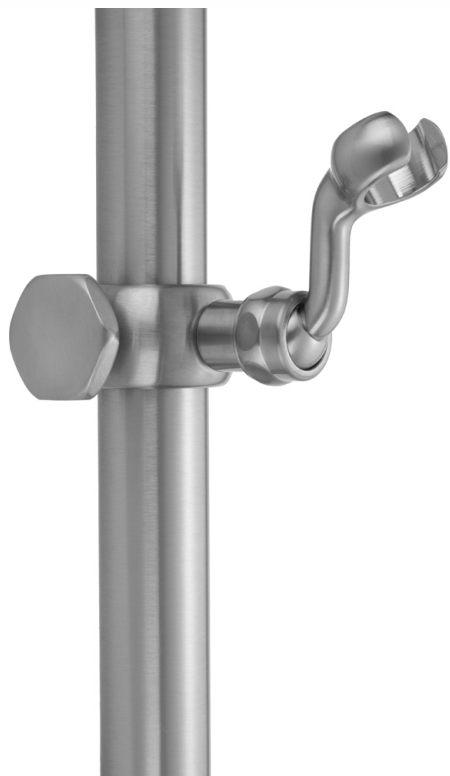

## Hex Grab Bar Fork Handshower Slider

**Model #: SL16-**

### FEATURES:

- Sliding handshower mount for all luxury grab bars
- All brass construction, fully polished & plated
- Adjustable tilt of handshower bracket allows for use of handshower at desired angle
- Grab Bar Sold Separately

### AVAILABLE FINISHES:

Polished Chrome (PCH)	Satin Chrome (SC)	Bronze Umber (BU)
Satin Nickel (SN)	Pewter (PEW)	Caramel Bronze (CB)
Polished Nickel (PN)	Antique Brass (AB)	Antique Copper (ACU)
Oil-Rubbed Bronze (ORB)	Polished Brass (PB)	Polished Copper (PCU)
Vintage Bronze (VB)	Satin Brass (SB)	Rose Gold (RG)
Matte Black (MBK)	Satin Gold (SG)	Polished Gold (PG)
Black Nickel (BKN)	Bombay Gold (BG)	Jewelers Gold (JG)
Europa Bronze (EB)	White (WH)	Sedona Beige (SDB)
Tristan Brass (TB)	Unlacquered Brass (ULB)	Satin Cooper (SCU)

#### FRONT VIEW