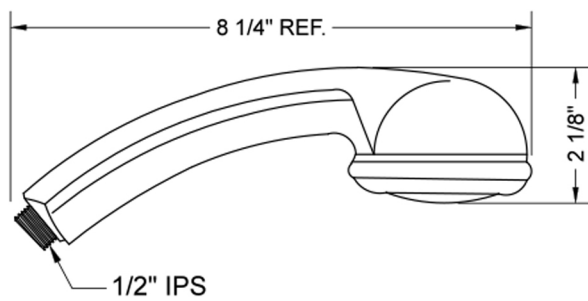

Sierra Handshower- 1.75 GPM

Model #: S423-1.75-

FEATURES:

- 3 function handshower with 3" face
- 1/2" IPS male threads
- Rubber ring for easy grip, no-slip adjustment of functions
- Comfortable ergonomic design

SPECIFICATION DRAWING:

SPRAY PATTERNS: