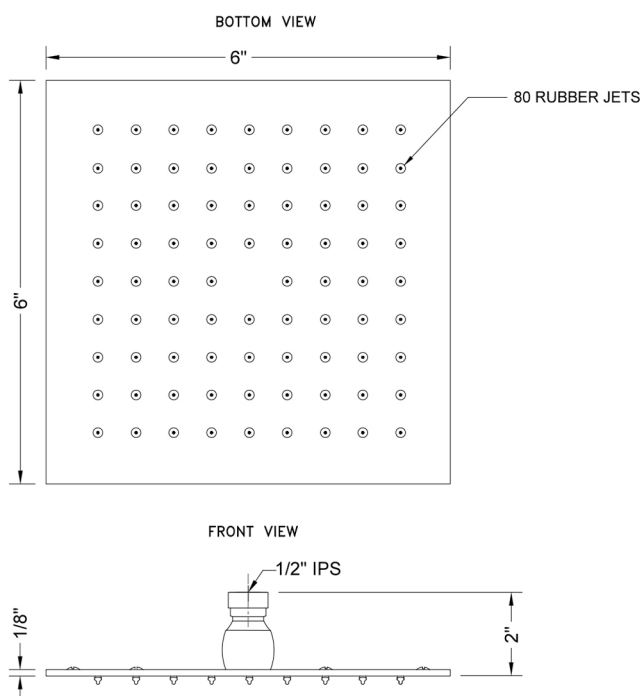

SPECIFICATION DRAWING:

SPRAY PATTERNS:

ANGLES AND FLOW RATES:

COMPLIANCES:

CEC

Complies with: ASME A112.18.1-2012/CSA B125.1-12