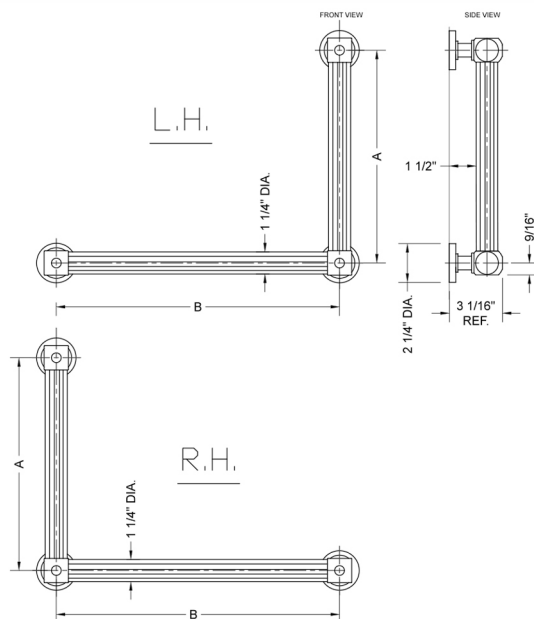

G71 12" x 16" 90° Left Hand Grab Bar

Model #: G71-12H-16W-LH-

FEATURES:

- ADA compliant when properly installed
- All brass construction, fully polished & plated
- All grab bars can be custom sized. Contact JACLO for pricing & availability
- Optional handshower sliders and toilet paper/wash cloth holders can be added only upon initial order
- Grab bars over 32" REQUIRE a middle post

SPECIFICATION DRAWING:

BRASS LUXURY GRAB BAR			
PART. #	DESCRIPTION	A H	B W
G71-12H-12W	CENTER TO CENTER	12"	12"
G71-12H-16W	CENTER TO CENTER	12"	16"
G71-12H-24W	CENTER TO CENTER	12"	24"
G71-12H-32W	CENTER TO CENTER	12"	32"
G71-16H-12W	CENTER TO CENTER	16"	12"
G71-16H-16W	CENTER TO CENTER	16"	16"
G71-16H-24W	CENTER TO CENTER	16"	24"
G71-16H-32W	CENTER TO CENTER	16"	32"
G71-24H-12W	CENTER TO CENTER	24"	12"
G71-24H-16W	CENTER TO CENTER	24"	16"
G71-24H-24W	CENTER TO CENTER	24"	24"
G71-24H-32W	CENTER TO CENTER	24"	32"
G71-32H-12W	CENTER TO CENTER	32"	12"
G71-32H-16W	CENTER TO CENTER	32"	16"
G71-32H-24W	CENTER TO CENTER	32"	24"
G71-32H-32W	CENTER TO CENTER	32"	32"