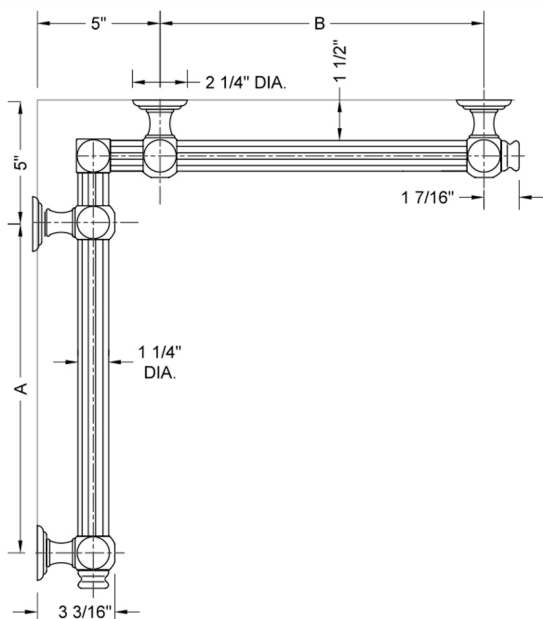

## G61 12" x 16" Inside Corner Grab Bar

Model #: G61-12-16-IC-

### FEATURES:

- ADA compliant when properly installed
- All brass construction, fully polished & plated
- All grab bars can be custom sized. Contact JACLO for pricing & availability
- Optional handshower sliders and toilet paper/wash cloth holders can be added only upon initial order
- Grab bars over 32" REQUIRE a middle post

### SPECIFICATION DRAWING:

BRASS LUXURY GRAB BAR							
PART. #	DESCRIPTION	A	B	PART. #	DESCRIPTION	A	B
G61-12-12-IC	CENTER OF POST	12"	12"	G61-24-36-IC	CENTER OF POST	24"	36"
G61-12-16-IC	CENTER OF POST	12"	16"	G61-24-48-IC	CENTER OF POST	24"	48"
G61-12-24-IC	CENTER OF POST	12"	24"	G61-24-60-IC	CENTER OF POST	24"	60"
G61-12-32-IC	CENTER OF POST	12"	32"				
				G61-32-32-IC	CENTER OF POST	32"	32"
G61-12-36-IC	CENTER OF POST	12"	36"	G61-32-36-IC	CENTER OF POST	32"	36"
G61-12-48-IC	CENTER OF POST	12"	48"	G61-32-48-IC	CENTER OF POST	32"	48"
G61-12-60-IC	CENTER OF POST	12"	60"	G61-32-60-IC	CENTER OF POST	32"	60"
G61-16-16-IC	CENTER OF POST	16"	16"	G61-36-36-IC	CENTER OF POST	36"	36"
G61-16-24-IC	CENTER OF POST	16"	24"	G61-36-48-IC	CENTER OF POST	36"	48"
G61-16-32-IC	CENTER OF POST	16"	32"	G61-36-60-IC	CENTER OF POST	36"	60"
G61-16-36-IC	CENTER OF POST	16"	36"	G61-48-48-IC	CENTER OF POST	48"	48"
G61-16-48-IC	CENTER OF POST	16"	48"	G61-48-60-IC	CENTER OF POST	48"	60"
G61-16-60-IC	CENTER OF POST	16"	60"				
				G61-60-60-IC	CENTER OF POST	60"	60"
G61-24-24-IC	CENTER OF POST	24"	24"				
G61-24-32-IC	CENTER OF POST	24"	32"				