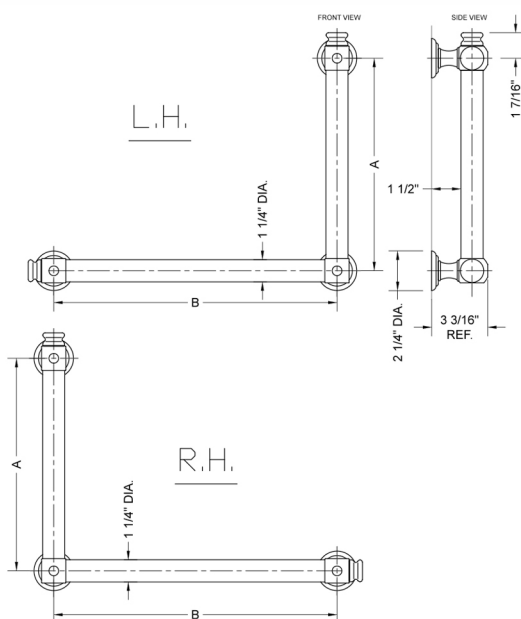

## G60 16H x 16W 90° Grab Bar

Model #: **G60-16H-16W-**

### FEATURES:

- ADA compliant when properly installed
- All brass construction, fully polished & plated
- All grab bars can be custom sized. Contact JACLO for pricing & availability
- Optional handshower sliders and toilet paper/wash cloth holders can be added only upon initial order
- Grab bars over 32" REQUIRE a middle post

### SPECIFICATION DRAWING:

BRASS LUXURY GRAB BAR			
PART. #	DESCRIPTION	A H	B W
G60-12H-12W	CENTER TO CENTER	12"	12"
G60-12H-16W	CENTER TO CENTER	12"	16"
G60-12H-24W	CENTER TO CENTER	12"	24"
G60-12H-32W	CENTER TO CENTER	12"	32"
G60-16H-12W	CENTER TO CENTER	16"	12"
G60-16H-16W	CENTER TO CENTER	16"	16"
G60-16H-24W	CENTER TO CENTER	16"	24"
G60-16H-32W	CENTER TO CENTER	16"	32"
G60-24H-12W	CENTER TO CENTER	24"	12"
G60-24H-16W	CENTER TO CENTER	24"	16"
G60-24H-24W	CENTER TO CENTER	24"	24"
G60-24H-32W	CENTER TO CENTER	24"	32"
G60-32H-12W	CENTER TO CENTER	32"	12"
G60-32H-16W	CENTER TO CENTER	32"	16"
G60-32H-24W	CENTER TO CENTER	32"	24"
G60-32H-32W	CENTER TO CENTER	32"	32"