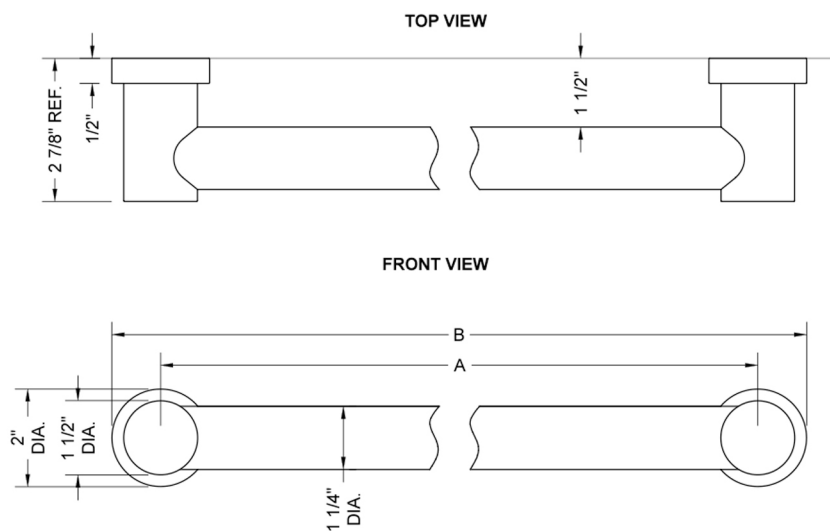

32" G40 Straight Grab Bar

Model #: G40-32-

FEATURES:

- ADA compliant when properly installed
- All brass construction, fully polished & plated
- Style to complement Contempo collection
- All grab bars can be custom sized. Contact JACLO for pricing & availability
- Optional handshower sliders and toilet paper/wash cloth holders can be added only upon initial order

SPECIFICATION DRAWING:

BRASS LUXURY GRAB BARS			
PART. #	DESCRIPTION	A	B
G40-12-XX	12" GRAB BAR	12"	14"
G40-16-XX	16" GRAB BAR	16"	18"
G40-18-XX	18" GRAB BAR	18"	20"
G40-24-XX	24" GRAB BAR	24"	26"
G40-32-XX	32" GRAB BAR	32"	34"
G40-36-XX	36" GRAB BAR	36"	38"
G40-42-XX	42" GRAB BAR	42"	44"
G40-48-XX	48" GRAB BAR	48"	50"