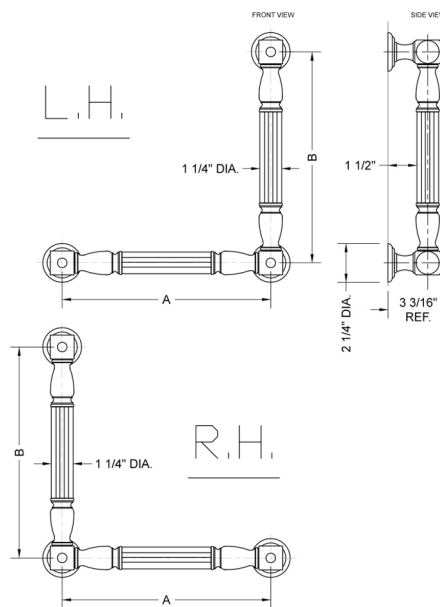

G21 16H x 12W 90° Right Hand Grab Bar

Model #: G21-16H-12W-RH-

FEATURES:

- ADA compliant when properly installed
- All brass construction, fully polished & plated
- All grab bars can be custom sized. Contact JACLO for pricing & availability
- Optional handshower sliders and toilet paper/wash cloth holders can be added only upon initial order
- Grab bars over 32" REQUIRE a middle post

SPECIFICATION DRAWING:

BRASS LUXURY GRAB BAR			
PART. #	DESCRIPTION	A H	B W
G21-12H-12W	CENTER TO CENTER	12"	12"
G21-12H-16W	CENTER TO CENTER	12"	16"
G21-12H-24W	CENTER TO CENTER	12"	24"
G21-12H-32W	CENTER TO CENTER	12"	32"
G21-16H-12W	CENTER TO CENTER	16"	12"
G21-16H-16W	CENTER TO CENTER	16"	16"
G21-16H-24W	CENTER TO CENTER	16"	24"
G21-16H-32W	CENTER TO CENTER	16"	32"
G21-24H-12W	CENTER TO CENTER	24"	12"
G21-24H-16W	CENTER TO CENTER	24"	16"
G21-24H-24W	CENTER TO CENTER	24"	24"
G21-24H-32W	CENTER TO CENTER	24"	32"
G21-32H-12W	CENTER TO CENTER	32"	12"
G21-32H-16W	CENTER TO CENTER	32"	16"
G21-32H-24W	CENTER TO CENTER	32"	24"
G21-32H-32W	CENTER TO CENTER	32"	32"