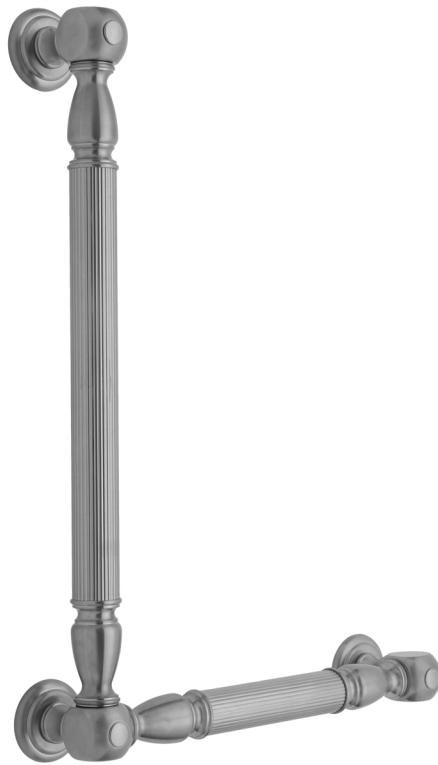

G21 16H x 12W 90° Right Hand Grab Bar

Model #: G21-16H-12W-RH-

FEATURES:

- ADA compliant when properly installed
- All brass construction, fully polished & plated
- All grab bars can be custom sized. Contact JACLO for pricing & availability
- Optional handshower sliders and toilet paper/wash cloth holders can be added only upon initial order
- Grab bars over 32" REQUIRE a middle post

AVAILABLE FINISHES:

Polished Chrome (PCH)	Satin Chrome (SC)	Bronze Umber (BU)
Satin Nickel (SN)	Pewter (PEW)	Caramel Bronze (CB)
Polished Nickel (PN)	Antique Brass (AB)	Antique Copper (ACU)
Oil-Rubbed Bronze (ORB)	Polished Brass (PB)	Polished Copper (PCU)
Vintage Bronze (VB)	Satin Brass (SB)	Rose Gold (RG)
Matte Black (MBK)	Satin Gold (SG)	Polished Gold (PG)
Black Nickel (BKN)	Bombay Gold (BG)	Jewelers Gold (JG)
Europa Bronze (EB)	White (WH)	Sedona Beige (SDB)
Tristan Brass (TB)	Unlacquered Brass (ULB)	Satin Cooper (SCU)

SPECIFICATION DRAWING:

BRASS LUXURY GRAB BAR			
PART. #	DESCRIPTION	A H	B W
G21-12H-12W	CENTER TO CENTER	12"	12"
G21-12H-16W	CENTER TO CENTER	12"	16"
G21-12H-24W	CENTER TO CENTER	12"	24"
G21-12H-32W	CENTER TO CENTER	12"	32"
G21-16H-12W	CENTER TO CENTER	16"	12"
G21-16H-16W	CENTER TO CENTER	16"	16"
G21-16H-24W	CENTER TO CENTER	16"	24"
G21-16H-32W	CENTER TO CENTER	16"	32"
G21-24H-12W	CENTER TO CENTER	24"	12"
G21-24H-16W	CENTER TO CENTER	24"	16"
G21-24H-24W	CENTER TO CENTER	24"	24"
G21-24H-32W	CENTER TO CENTER	24"	32"
G21-32H-12W	CENTER TO CENTER	32"	12"
G21-32H-16W	CENTER TO CENTER	32"	16"
G21-32H-24W	CENTER TO CENTER	32"	24"
G21-32H-32W	CENTER TO CENTER	32"	32"