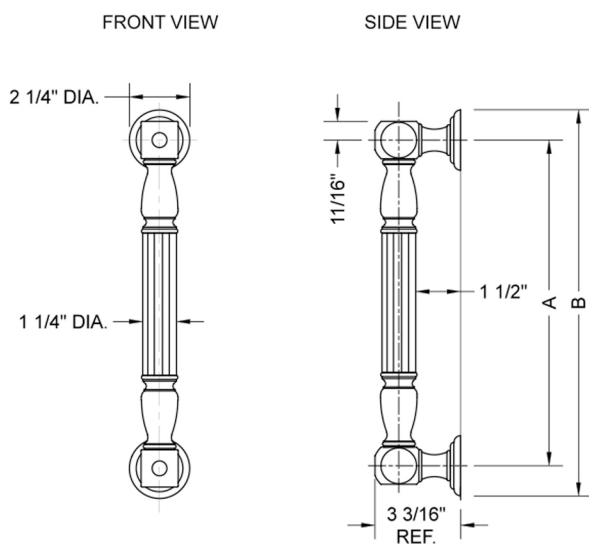

16" G21 Straight Grab Bar

Model #: G21-16-

FEATURES:

- ADA compliant when properly installed
- All brass construction, fully polished & plated
- All grab bars can be custom sized. Contact JACLO for pricing & availability
- Optional handshower sliders and toilet paper/wash cloth holders can be added only upon initial order
- Grab bars over 32" REQUIRE a middle post

SPECIFICATION DRAWING:

BRASS LUXURY GRAB BAR			
PART. #	DESCRIPTION	A	B
G21-12-XX	12" CENTER TO CENTER	12"	14 1/4"
G21-16-XX	16" CENTER TO CENTER	16"	18 1/4"
G21-18-XX	18" CENTER TO CENTER	18"	20 1/4"
G21-24-XX	24" CENTER TO CENTER	24"	26 1/4"
G21-32-XX	32" CENTER TO CENTER	32"	34 1/4"
*NOTE: GRAB BARS OVER 32" REQUIRE A MIDDLE POST			
G21-36-XX	36" CENTER TO CENTER	36"	38 1/4"
G21-42-XX	42" CENTER TO CENTER	42"	44 1/4"
G21-48-XX	48" CENTER TO CENTER	48"	50 1/4"
G21-60-XX	60" CENTER TO CENTER	60"	62 1/4"