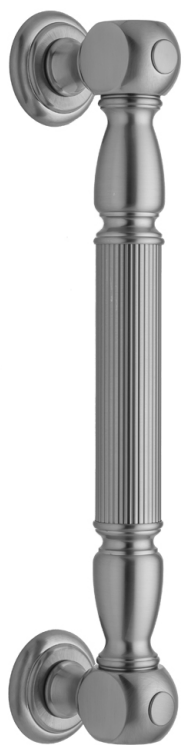

16" G21 Straight Grab Bar

Model #: G21-16-

FEATURES:

- ADA compliant when properly installed
- All brass construction, fully polished & plated
- All grab bars can be custom sized. Contact JACLO for pricing & availability
- Optional handshower sliders and toilet paper/wash cloth holders can be added only upon initial order
- Grab bars over 32" REQUIRE a middle post

AVAILABLE FINISHES:

Polished Chrome (PCH)	Satin Chrome (SC)	Bronze Umber (BU)
Satin Nickel (SN)	Pewter (PEW)	Caramel Bronze (CB)
Polished Nickel (PN)	Antique Brass (AB)	Antique Copper (ACU)
Oil-Rubbed Bronze (ORB)	Polished Brass (PB)	Polished Copper (PCU)
Vintage Bronze (VB)	Satin Brass (SB)	Rose Gold (RG)
Matte Black (MBK)	Satin Gold (SG)	Polished Gold (PG)
Black Nickel (BKN)	Bombay Gold (BG)	Jewelers Gold (JG)
Europa Bronze (EB)	White (WH)	Sedona Beige (SDB)
Tristan Brass (TB)	Unlacquered Brass (ULB)	Satin Cooper (SCU)

SPECIFICATION DRAWING:

BRASS LUXURY GRAB BAR			
PART. #	DESCRIPTION	A	B
G21-12-XX	12" CENTER TO CENTER	12"	14 1/4"
G21-16-XX	16" CENTER TO CENTER	16"	18 1/4"
G21-18-XX	18" CENTER TO CENTER	18"	20 1/4"
G21-24-XX	24" CENTER TO CENTER	24"	26 1/4"
G21-32-XX	32" CENTER TO CENTER	32"	34 1/4"
*NOTE: GRAB BARS OVER 32" REQUIRE A MIDDLE POST			
G21-36-XX	36" CENTER TO CENTER	36"	38 1/4"
G21-42-XX	42" CENTER TO CENTER	42"	44 1/4"
G21-48-XX	48" CENTER TO CENTER	48"	50 1/4"
G21-60-XX	60" CENTER TO CENTER	60"	62 1/4"