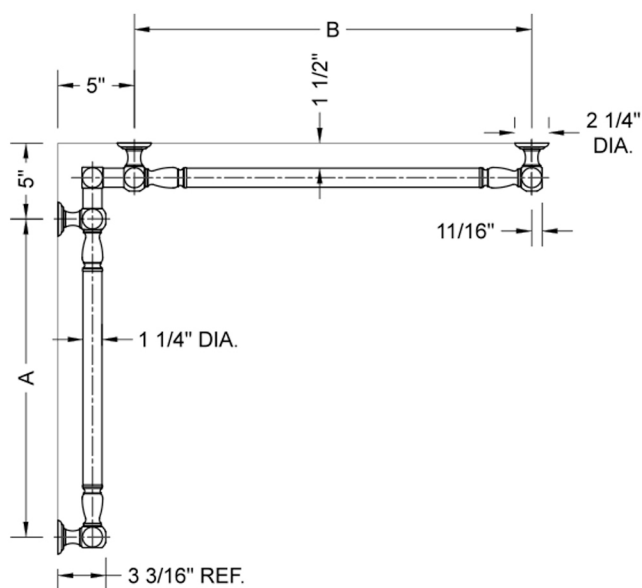

G20 32" x 32" Inside Corner Grab Bar

Model #: **G20-32-32-IC-**

FEATURES:

- ADA compliant when properly installed
- All brass construction, fully polished & plated
- All grab bars can be custom sized. Contact JACLO for pricing & availability
- Optional handshower sliders and toilet paper/wash cloth holders can be added only upon initial order
- Grab bars over 32" REQUIRE a middle post

SPECIFICATION DRAWING:

BRASS LUXURY GRAB BAR							
PART. #	DESCRIPTION	A	B	PART. #	DESCRIPTION	A	B
G20-12-12-IC	CENTER OF POST	12"	12"	G20-24-36-IC	CENTER OF POST	24"	36"
G20-12-16-IC	CENTER OF POST	12"	16"	G20-24-48-IC	CENTER OF POST	24"	48"
G20-12-24-IC	CENTER OF POST	12"	24"	G20-24-60-IC	CENTER OF POST	24"	60"
G20-12-32-IC	CENTER OF POST	12"	32"				
G20-12-36-IC	CENTER OF POST	12"	36"	G20-32-32-IC	CENTER OF POST	32"	32"
G20-12-48-IC	CENTER OF POST	12"	48"	G20-32-36-IC	CENTER OF POST	32"	36"
G20-12-60-IC	CENTER OF POST	12"	60"	G20-32-48-IC	CENTER OF POST	32"	48"
				G20-32-60-IC	CENTER OF POST	32"	60"
G20-16-16-IC	CENTER OF POST	16"	16"				
G20-16-24-IC	CENTER OF POST	16"	24"	G20-36-36-IC	CENTER OF POST	36"	36"
G20-16-32-IC	CENTER OF POST	16"	32"	G20-36-48-IC	CENTER OF POST	36"	48"
				G20-36-60-IC	CENTER OF POST	36"	60"
G20-16-36-IC	CENTER OF POST	16"	36"				
G20-16-48-IC	CENTER OF POST	16"	48"	G20-48-48-IC	CENTER OF POST	48"	48"
G20-16-60-IC	CENTER OF POST	16"	60"	G20-48-60-IC	CENTER OF POST	48"	60"
G20-24-24-IC	CENTER OF POST	24"	24"				
G20-24-32-IC	CENTER OF POST	24"	32"	G20-60-60-IC	CENTER OF POST	60"	60"