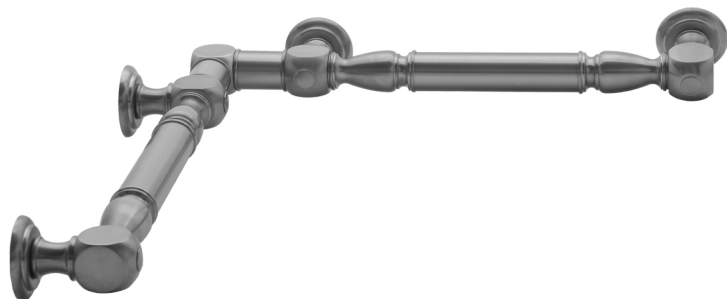

G20 32" x 32" Inside Corner Grab Bar

Model #: **G20-32-32-IC-**

FEATURES:

- ADA compliant when properly installed
- All brass construction, fully polished & plated
- All grab bars can be custom sized. Contact JACLO for pricing & availability
- Optional handshower sliders and toilet paper/wash cloth holders can be added only upon initial order
- Grab bars over 32" REQUIRE a middle post

SPECIFICATION DRAWING:

BRASS LUXURY GRAB BAR							
PART. #	DESCRIPTION	A	B	PART. #	DESCRIPTION	A	B
G20-12-12-IC	CENTER OF POST	12"	12"	G20-24-36-IC	CENTER OF POST	24"	36"
G20-12-16-IC	CENTER OF POST	12"	16"	G20-24-48-IC	CENTER OF POST	24"	48"
G20-12-24-IC	CENTER OF POST	12"	24"	G20-24-60-IC	CENTER OF POST	24"	60"
G20-12-32-IC	CENTER OF POST	12"	32"				
G20-12-36-IC	CENTER OF POST	12"	36"	G20-32-32-IC	CENTER OF POST	32"	32"
G20-12-48-IC	CENTER OF POST	12"	48"	G20-32-36-IC	CENTER OF POST	32"	36"
G20-12-60-IC	CENTER OF POST	12"	60"	G20-32-48-IC	CENTER OF POST	32"	48"
				G20-32-60-IC	CENTER OF POST	32"	60"
G20-16-16-IC	CENTER OF POST	16"	16"				
G20-16-24-IC	CENTER OF POST	16"	24"	G20-36-36-IC	CENTER OF POST	36"	36"
G20-16-32-IC	CENTER OF POST	16"	32"	G20-36-48-IC	CENTER OF POST	36"	48"
				G20-36-60-IC	CENTER OF POST	36"	60"
G20-16-36-IC	CENTER OF POST	16"	36"				
G20-16-48-IC	CENTER OF POST	16"	48"	G20-48-48-IC	CENTER OF POST	48"	48"
G20-16-60-IC	CENTER OF POST	16"	60"	G20-48-60-IC	CENTER OF POST	48"	60"
G20-24-24-IC	CENTER OF POST	24"	24"				
G20-24-32-IC	CENTER OF POST	24"	32"	G20-60-60-IC	CENTER OF POST	60"	60"