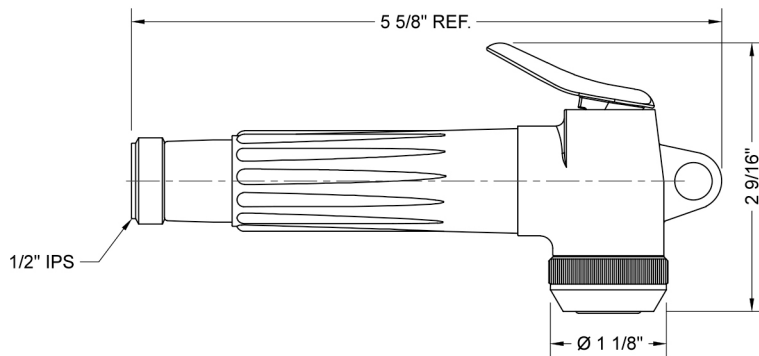

Bidet Rinsing Spray 071

Model #: B071-

FEATURES:

- Brass power spray bidet handshower
- 1/2" Male threads
- On/off trigger operation
- Available as shown, Chrome with white handle
- Note:
 - Separate shut off valve required when installing this item
 - Water must be turned off when not in use

AVAILABLE FINISHES:

Polished Chrome (PCH)

SPECIFICATION DRAWING:

SPRAY PATTERNS:

Power Spray