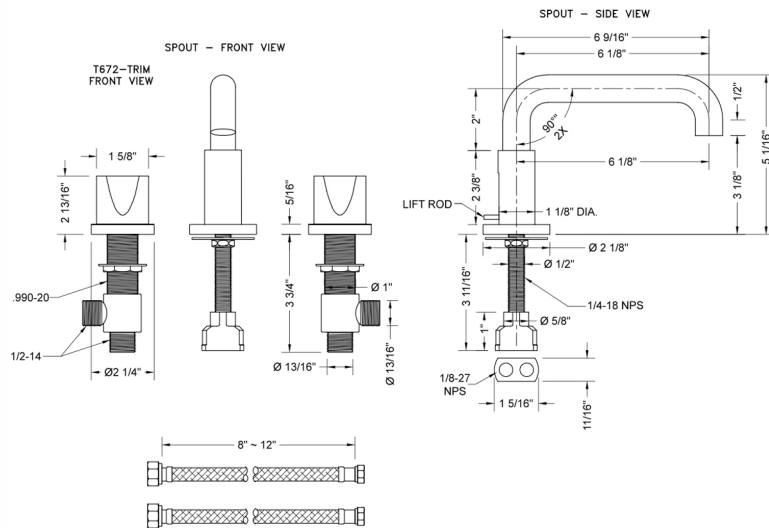

Downtown Contempo Faucet with Round Escutcheons & Thumb Handles- 0.5 GPM

Model #: 8882-T672-0.5-

FEATURES:

- All brass 8" - 12" widespread faucet includes brass pop-up drain with overflow
- 1/4 turn ceramic valves
- Low Profile Swivel Spout (For Stationary Spout option, contact JACLO)
- Available Flow Rates: 1.5, 1.2 & 0.5 GPM. Additional flow rate (aerator) options available. Contact JACLO.
- 5 3/4" spout reach
- Spout Hole Size: 1 1/2" - 1 7/8"
- Valve Hole Size: 1 1/8" - 1 5/8"

SPECIFICATION DRAWING:

AVAILABLE HANDLES:

COMPLIANCES: