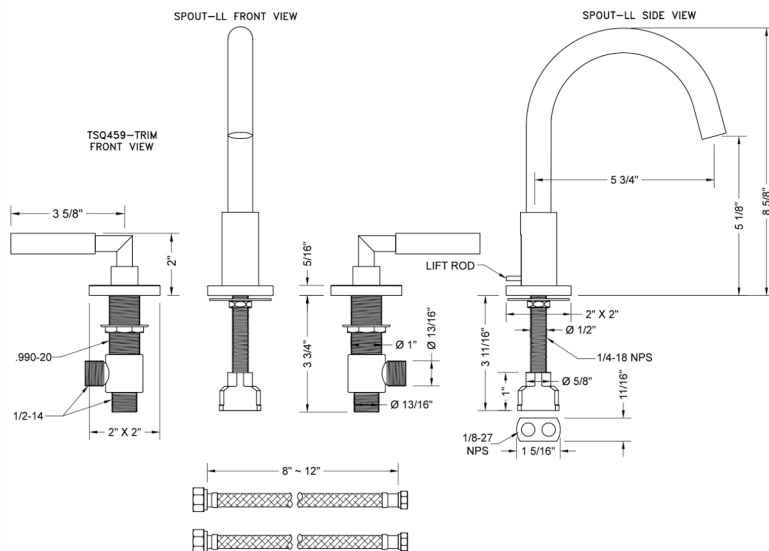

Uptown Contempo Faucet with Square Escutcheons & Slim Lever Handles

Model #: 8881-TSQ459-

FEATURES:

- All brass 8" - 12" widespread faucet includes brass pop-up drain with overflow
- 1/4 turn ceramic valves
- Swivel Spout (For Stationary Spout option, contact JACLO)
- Available Flow Rates: 1.5, 1.2 & 0.5 GPM. Additional flow rate (aerator) options available. Contact JACLO.
- 5 3/4" spout reach
- Spout Hole Size Min-Max: 1 1/2" - 1 7/8"
- Valve Hole Size Min-Max: 1 1/8" - 1 5/8"
- ADA Compliant Levers

AVAILABLE FINISHES:

Polished Chrome (PCH)	Satin Chrome (SC)	Bronze Umber (BU)
Satin Nickel (SN)	Pewter (PEW)	Caramel Bronze (CB)
Polished Nickel (PN)	Antique Brass (AB)	Antique Copper (ACU)
Oil-Rubbed Bronze (ORB)	Polished Brass (PB)	Polished Copper (PCU)
Vintage Bronze (VB)	Satin Brass (SB)	Rose Gold (RG)
Matte Black (MBK)	Satin Gold (SG)	Polished Gold (PG)
Black Nickel (BKN)	Bombay Gold (BG)	Jewelers Gold (JG)
Europa Bronze (EB)	White (WH)	Sedona Beige (SDB)
Tristan Brass (TB)	Unlacquered Brass (ULB)	Satin Cooper (SCU)

SPECIFICATION DRAWING:

AVAILABLE HANDLES:

COMPLIANCES:

Complies with: ASME A112.18.1-2012/CSA B125.1-12