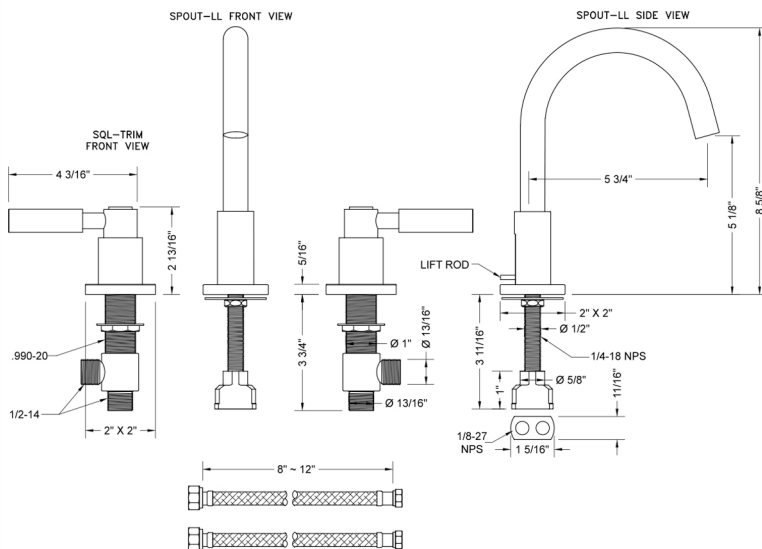

# Uptown Contempo Faucet with Square Escutcheons & Lever Handles- 0.5 GPM

**Model #: 8881-SQL-0.5-**

**FEATURES:**

- All brass 8" - 12" widespread faucet includes brass pop-up drain with overflow
- 1/4 turn ceramic valves
- Swivel Spout (For Stationary Spout option, contact JACLO)
- Available Flow Rates: 1.5, 1.2 & 0.5 GPM. Additional flow rate (aerator) options available. Contact JACLO.
- 5 3/4" spout reach
- Spout Hole Size Min-Max: 1 1/2" - 1 7/8"
- Valve Hole Size Min-Max: 1 1/8" - 1 5/8"
- ADA Compliant Levers

**SPECIFICATION DRAWING:**

**AVAILABLE HANDLES:**

**COMPLIANCES:**