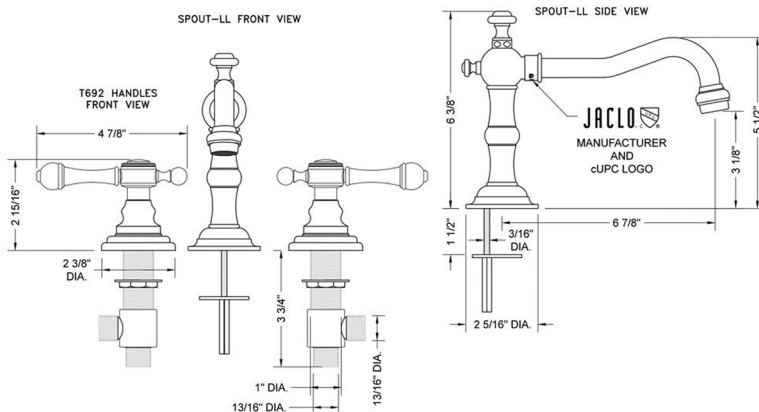

Roaring 20's Faucet with Majesty Lever Handles - 0.5 GPM

Model #: 7830-T692-0.5-

FEATURES:

- All brass 8" - 12" widespread faucet includes brass pop-up drain with overflow
- 1/4 turn ceramic valves
- Swivel Spout (For Stationary Spout option, contact JACLO)
- Available Flow Rates: 1.5, 1.2 & 0.5 GPM. Additional flow rate (aerator) options available. Contact JACLO.
- 6 7/8" spout reach
- Spout Hole Size: 1" - 2"
- Valve Hole Size: 1 1/8" - 1 5/8"
- ADA Compliant Levers

SPECIFICATION DRAWING:

AVAILABLE HANDLES: