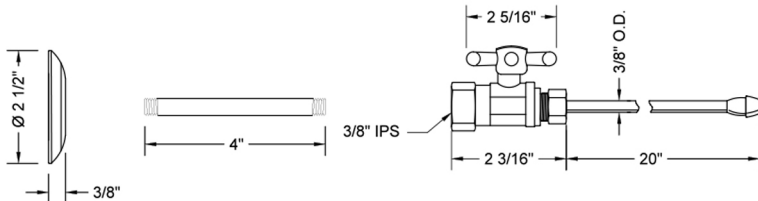

Quarter Turn Straight Pattern 3/8" IPS x 3/8" O.D. Faucet Supply Kit with Standard Cross Handle, 20" Supply Tubes, Escutcheons

Model #: 618-62-

FEATURES:

- Complete Faucet Supply Kit
- Kit contains:
 - (2) Quarter Turn Straight Pattern 3/8" IPS x 3/8" O.D. Supply Valve with Standard Cross Handle P/N 618
 - (2) 20" Copper Supply Tubes P/N 662
 - (2) Escutcheons P/N 740 (ULB P/N 6015)
 - (2) 3/8" Brass Nipples P/N 801-38.4

SPECIFICATION DRAWING:

COMPONENTS	
DESCRIPTION	QTY:
STRAIGHT VALVE - STANDARD CROSS HANDLE	2
20" X 3/8" O.D. SUPPLY TUBE	2
2 1/2" SURE GRIP ESCUTCHEON	2
4" NIPPLE	2

AVAILABLE HANDLES: