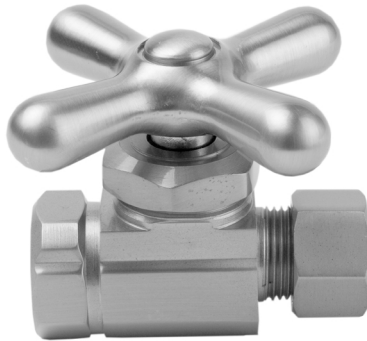

# Multi Turn Straight Pattern 1/2" IPS x 3/8" O.D. Supply Valve with Cross Handle

**Model #: 591X-**

## FEATURES:

- Straight pattern IPS x 3/8" O.D. multi turn style valve
- 1/2" IPS inlet x 3/8" O.D. outlet
- All brass body and stem