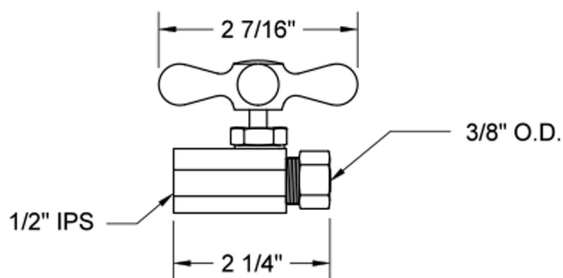

# Multi Turn Straight Pattern 1/2" IPS x 3/8" O.D. Supply Valve with Cross Handle

**Model #: 591X-**

## FEATURES:

- Straight pattern IPS x 3/8" O.D. multi turn style valve
- 1/2" IPS inlet x 3/8" O.D. outlet
- All brass body and stem

## SPECIFICATION DRAWING: