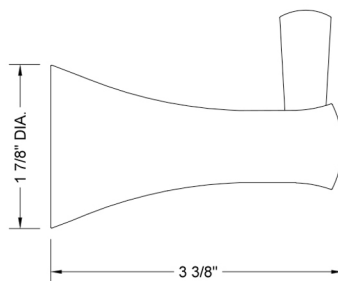

# Cranford Robe Hook

**Model #: 4460-RH-**

**FEATURES:**

- All brass single robe hook
- Universal mounting hardware included
- 3 3/8" projection

**AVAILABLE FINISHES:**

Polished Chrome (PCH)	Satin Chrome (SC)	Bronze Umber (BU)
Satin Nickel (SN)	Pewter (PEW)	Caramel Bronze (CB)
Polished Nickel (PN)	Antique Brass (AB)	Antique Copper (ACU)
Oil-Rubbed Bronze (ORB)	Polished Brass (PB)	Polished Copper (PCU)
Vintage Bronze (VB)	Satin Brass (SB)	Rose Gold (RG)
Matte Black (MBK)	Satin Gold (SG)	Polished Gold (PG)
Black Nickel (BKN)	Bombay Gold (BG)	Jewelers Gold (JG)
Europa Bronze (EB)	White (WH)	Sedona Beige (SDB)
Tristan Brass (TB)	Satin Cooper (SCU)	

**SPECIFICATION DRAWING:**

SIDE VIEW

FRONT VIEW