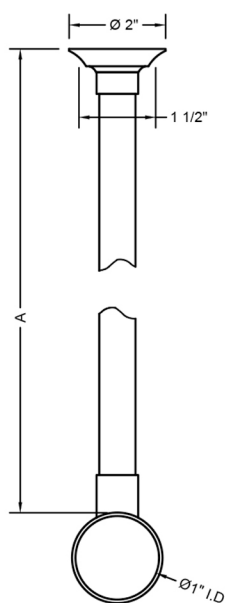

## 30" Ceiling Support Rod

**Model #: 4030-**

### FEATURES:

- Shower bar ceiling support
- For use with 7982- "L" bar
- Fully plated
- Can be used as support for long showerarms
- Custom lengths available up to 36" –contact JACLO

### SPECIFICATION DRAWING:

CEILING SUPPORT ROD		
PART. #	DESCRIPTION	A
4012	SHOWER BAR CEILING SUPPORT	12"
4018	SHOWER BAR CEILING SUPPORT	18"
4024-	SHOWER BAR CEILING SUPPORT	24"
4030-	SHOWER BAR CEILING SUPPORT	30"
4036-	SHOWER BAR CEILING SUPPORT	36"