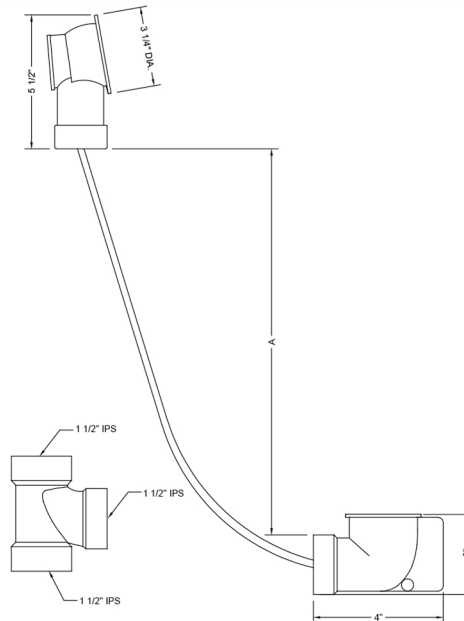

PVC Bath Waste and Overflow Subassembly (Geberit)

Model #: 374-LT

FEATURES:

- Designed to fit most manufacturers' bath and whirlpool tubs from 23" to 27" deep
- 33" cable length
- For 1½" PVC Schedule 40
- Stainless steel cable for strength and durability
- Complements both contemporary and traditional styling
- Geberit subassemblies
- SUBASSEMBLIES ONLY

AVAILABLE FINISHES:

N/A

SPECIFICATION DRAWING:

PVC BATH WASTE & OVERFLOW		
PART #	A	CABLE LENGTH
370-LT	12"-16"	17"
372-LT	17"-24"	27"
374-LT	23"-27"	33"
376-LT	28"-29"	43"
ABS BATH WASTE & OVERFLOW		
371-LT	12"-16"	17"
373-LT	17"-24"	27"
375-LT	23"-27"	33"
377-LT	28"-29"	43"