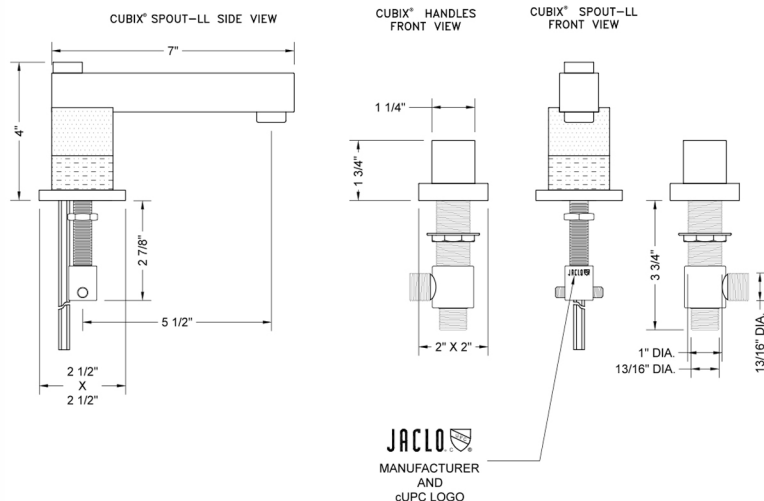

CUBIX® Double Stack Faucet with Cube Handles

Model #: 3304-T673-

FEATURES:

- All brass 8" - 12" widespread faucet includes brass pop-up drain with overflow
- 1/4 turn ceramic valves
- Double Stack Stationary Spout
- Available Flow Rates: 1.5, 1.2 & 0.5 GPM. Additional flow rate (aerator) options available. Contact JACLO.
- 5 1/2" spout reach
- Spout Hole Size Min-Max: 1 5/8" - 2"
- Valve Hole Size Min-Max: 1 1/8" - 1 5/8"

SPECIFICATION DRAWING:

AVAILABLE HANDLES:

COMPLIANCES:

Complies with: ASME A112.18.1-2012/CSA B125.1-12