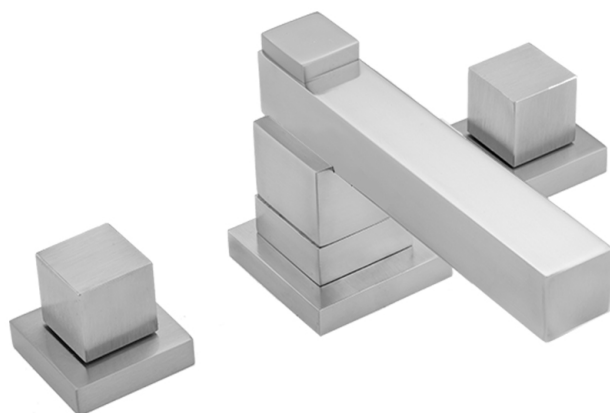

CUBIX® Double Stack Faucet with Cube Handles

Model #: 3304-T673-

FEATURES:

- All brass 8" - 12" widespread faucet includes brass pop-up drain with overflow
- 1/4 turn ceramic valves
- Double Stack Stationary Spout
- Available Flow Rates: 1.5, 1.2 & 0.5 GPM. Additional flow rate (aerator) options available. Contact JACLO.
- 5 1/2" spout reach
- Spout Hole Size Min-Max: 1 5/8" - 2"
- Valve Hole Size Min-Max: 1 1/8" - 1 5/8"

AVAILABLE FINISHES:

Polished Chrome (PCH)	Satin Chrome (SC)	Bronze Umber (BU)
Satin Nickel (SN)	Pewter (PEW)	Caramel Bronze (CB)
Polished Nickel (PN)	Antique Brass (AB)	Antique Copper (ACU)
Oil-Rubbed Bronze (ORB)	Polished Brass (PB)	Polished Copper (PCU)
Vintage Bronze (VB)	Satin Brass (SB)	Matte Black (MBK)
Satin Gold (SG)	Polished Gold (PG)	Black Nickel (BKN)
Bombay Gold (BG)	Jewelers Gold (JG)	Satin Cooper (SCU)