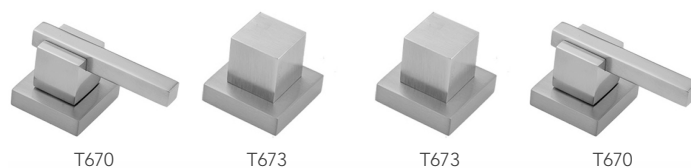

AVAILABLE HANDLES:

COMPLIANCES:

Complies with: ASME A112.18.1-2012/CSA B125.1-12