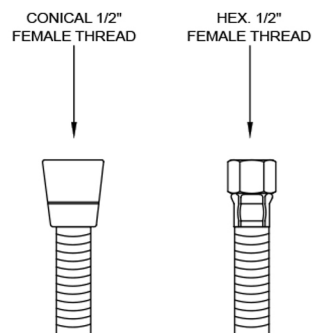

96" Stainless Steel Hose

Model #: 3096-SS

FEATURES:

- Stainless steel handshower hose
- 1/2" Female threads
- Brass hex nut is on one end of the hose, and a brass conical nut to hold a handshower is on the other end
- Attach handshower to conical end of hose
- Ideal for commercial applications
- Available in STAINLESS STEEL ONLY

AVAILABLE FINISHES:

N/A

SPECIFICATION DRAWING:

STAINLESS STEEL HANDSHOWER HOSE		
PART #	DESCRIPTION	LENGTH
3040-SS	STAINLESS STEEL HOSE 40"	40"
3060-SS	STAINLESS STEEL HOSE 60"	60"
3071-SS	STAINLESS STEEL HOSE 71"	71"
3079-SS	STAINLESS STEEL HOSE 79"	79"
3096-SS	STAINLESS STEEL HOSE 96"	96"