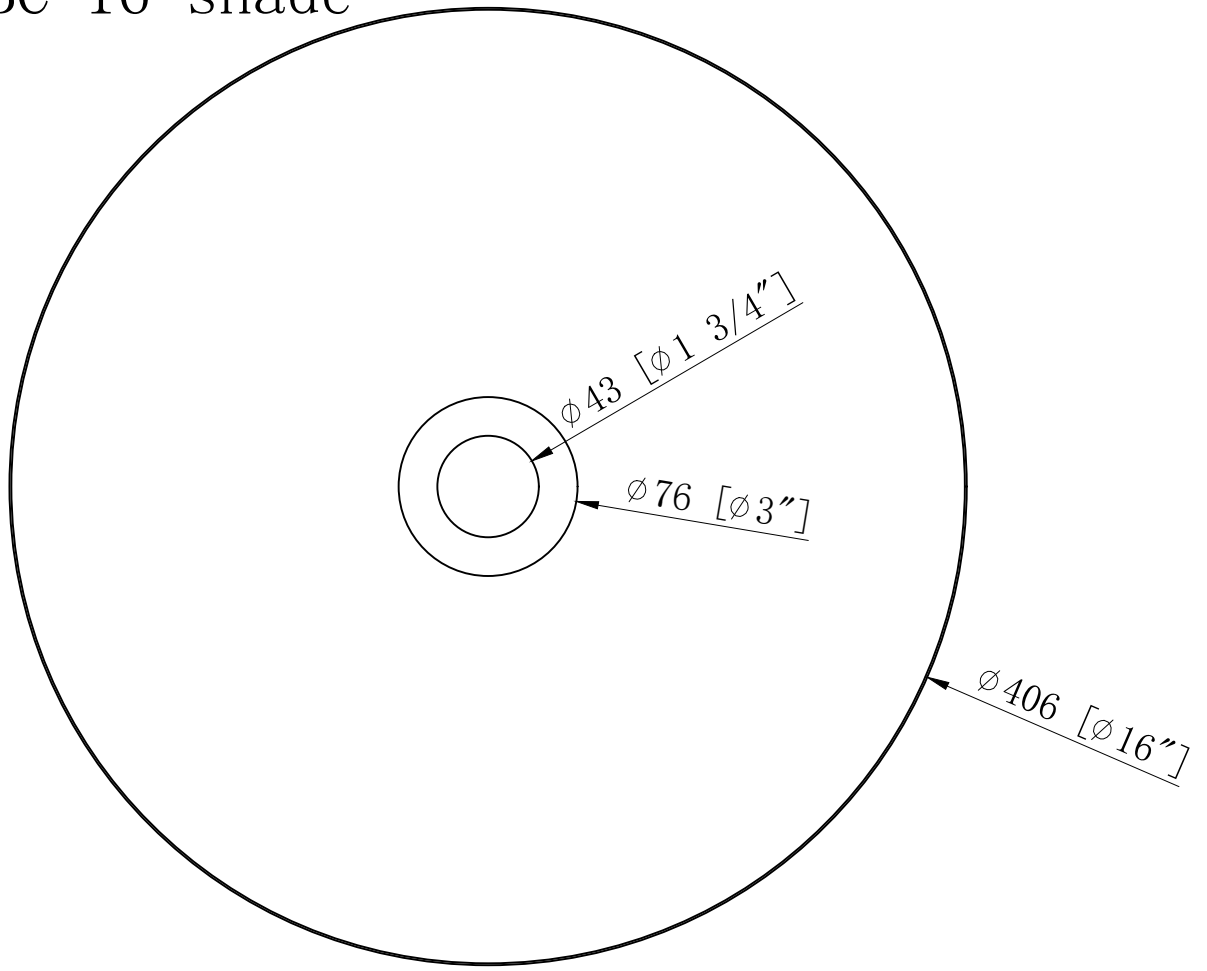

ITEM:MBC-16-shade

INNOVATIONS LIGHTING
DESIGN COPYRIGHT - 12/16/2020
ALL RIGHTS RESERVED AND MAY
NOT BE DUPLICATED WITHOUT OUR
WRITTEN PERMISSION

R&D
2020.12.18
Mark