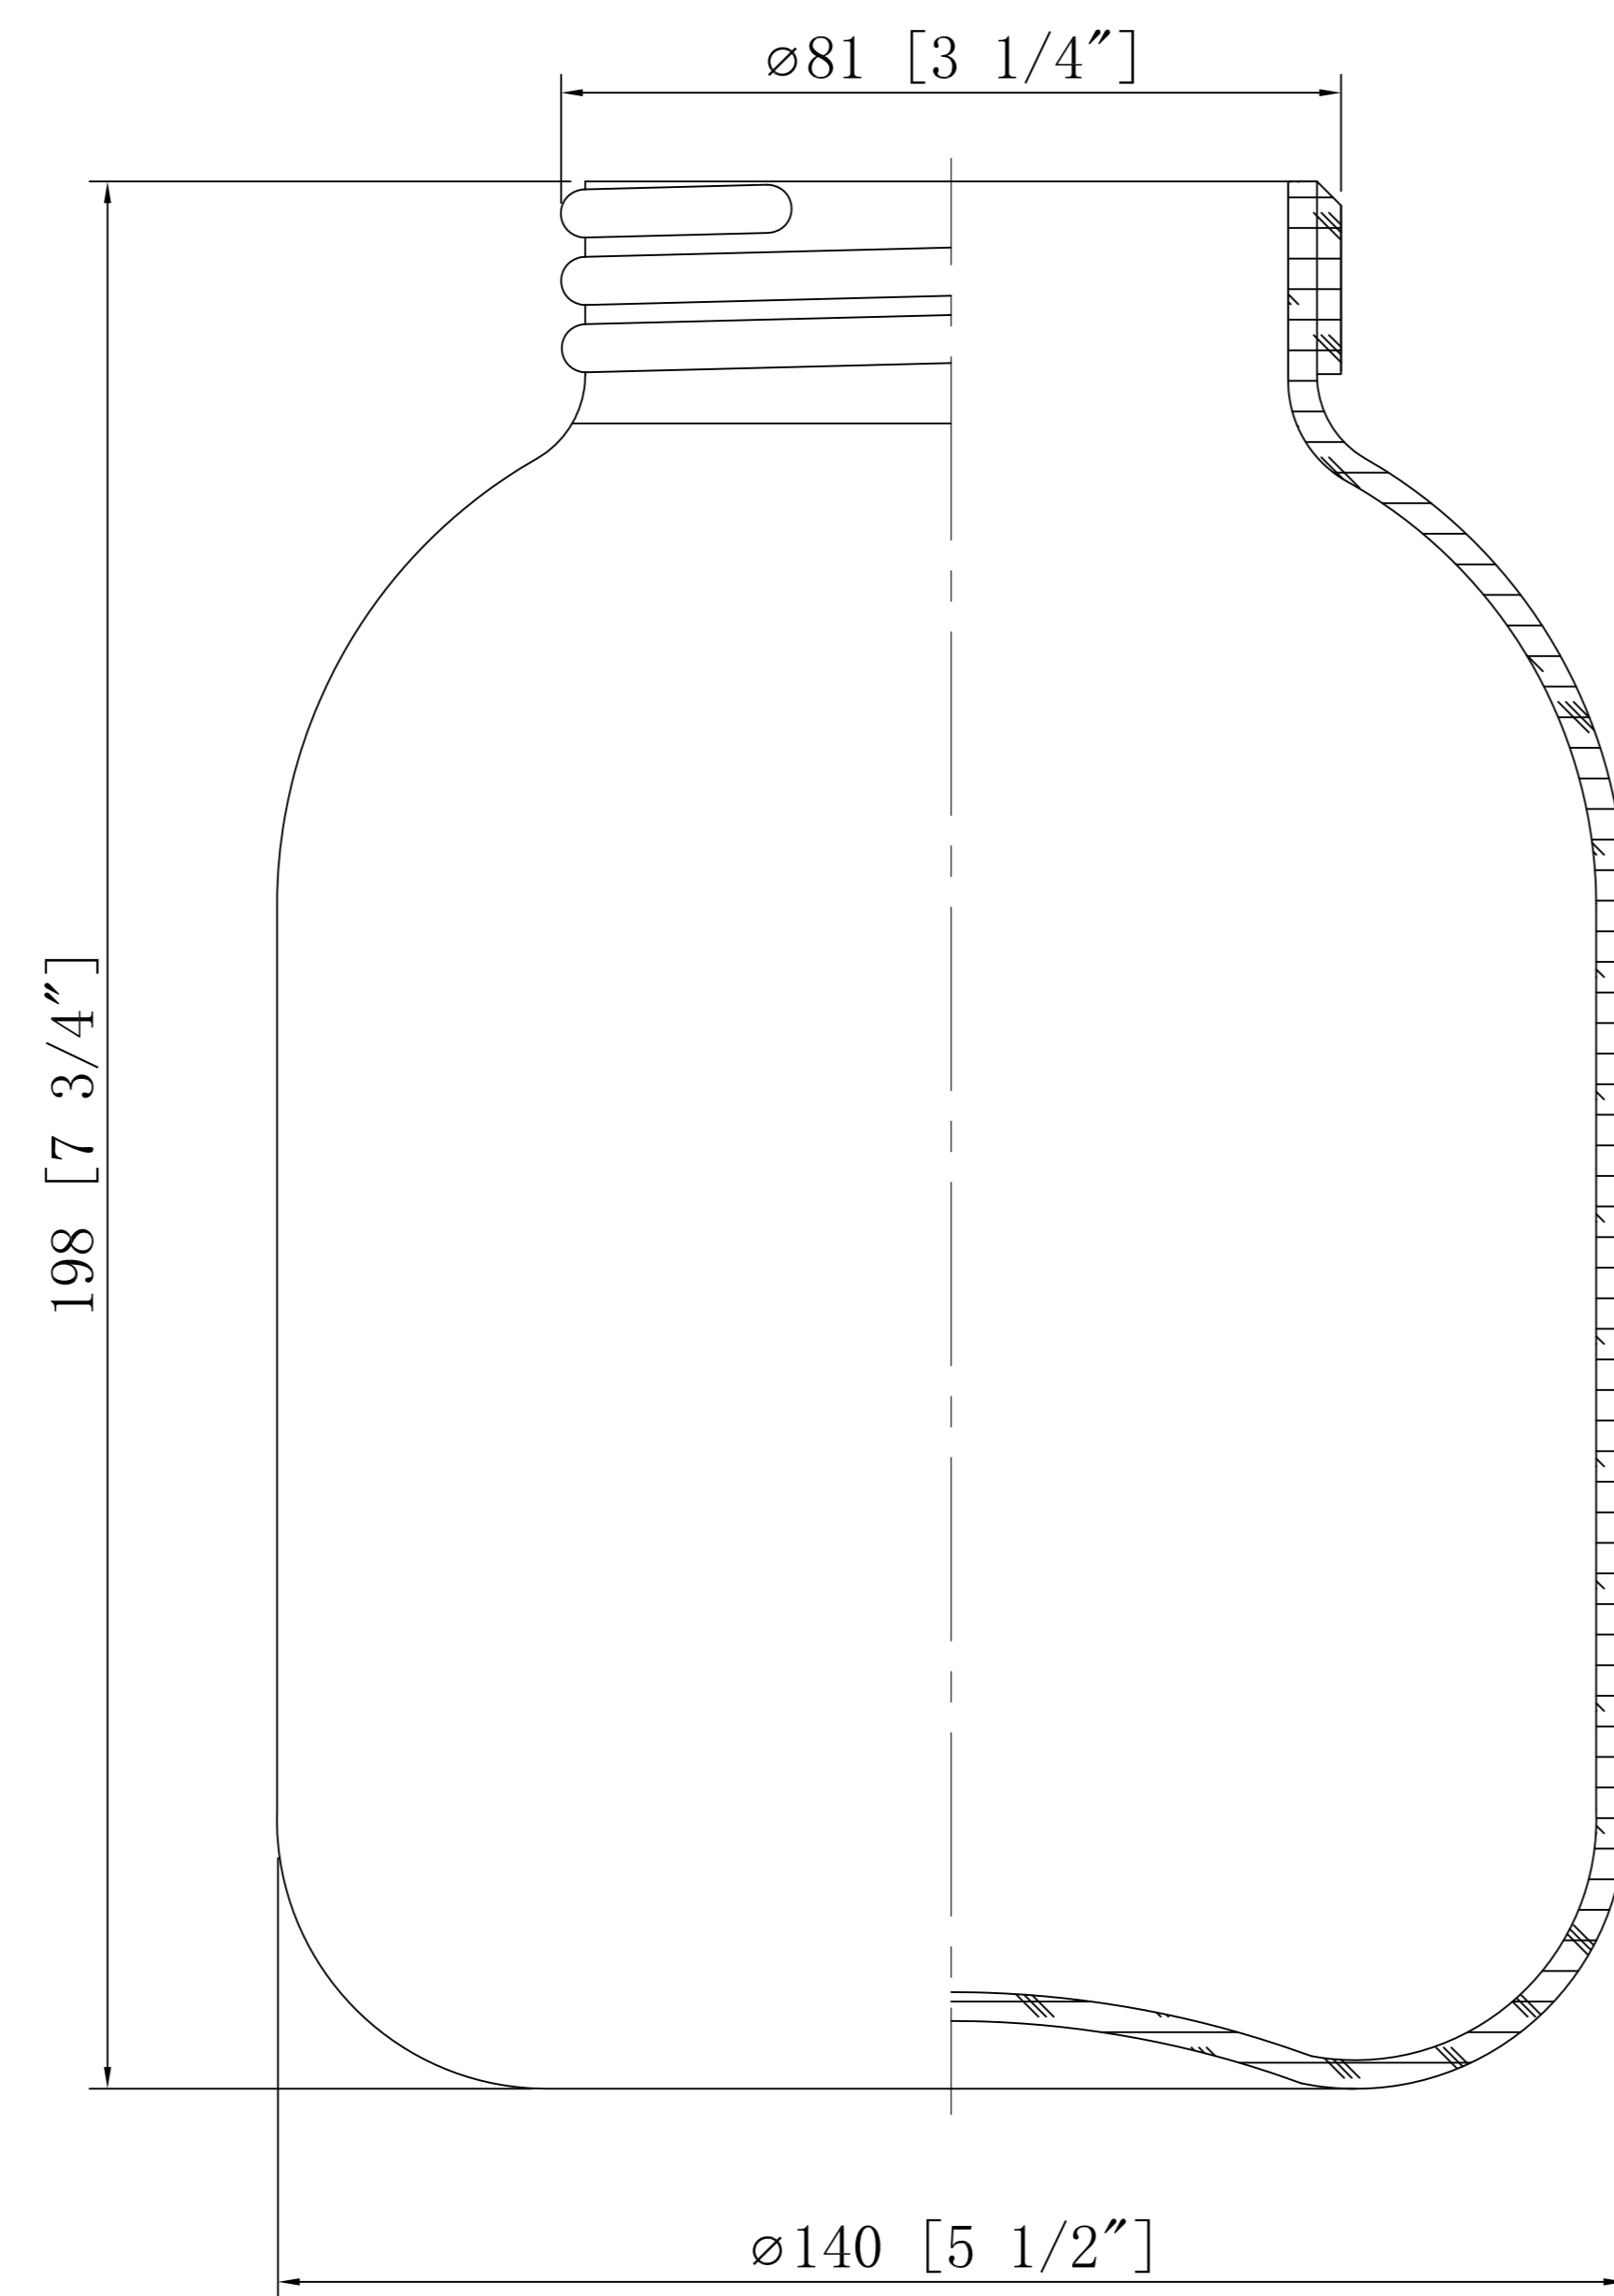

INNOVATIONS LIGHTING
CREATIVITY MEETS EVOLUTIONARY DESIGN®

DESIGN COPYRIGHT - 12/21/2022
ALL RIGHTS RESERVED AND MAY
NOT BE DUPLICATED WITHOUT OUR
WRITTEN PERMISSION

ITEM: G472-6SM