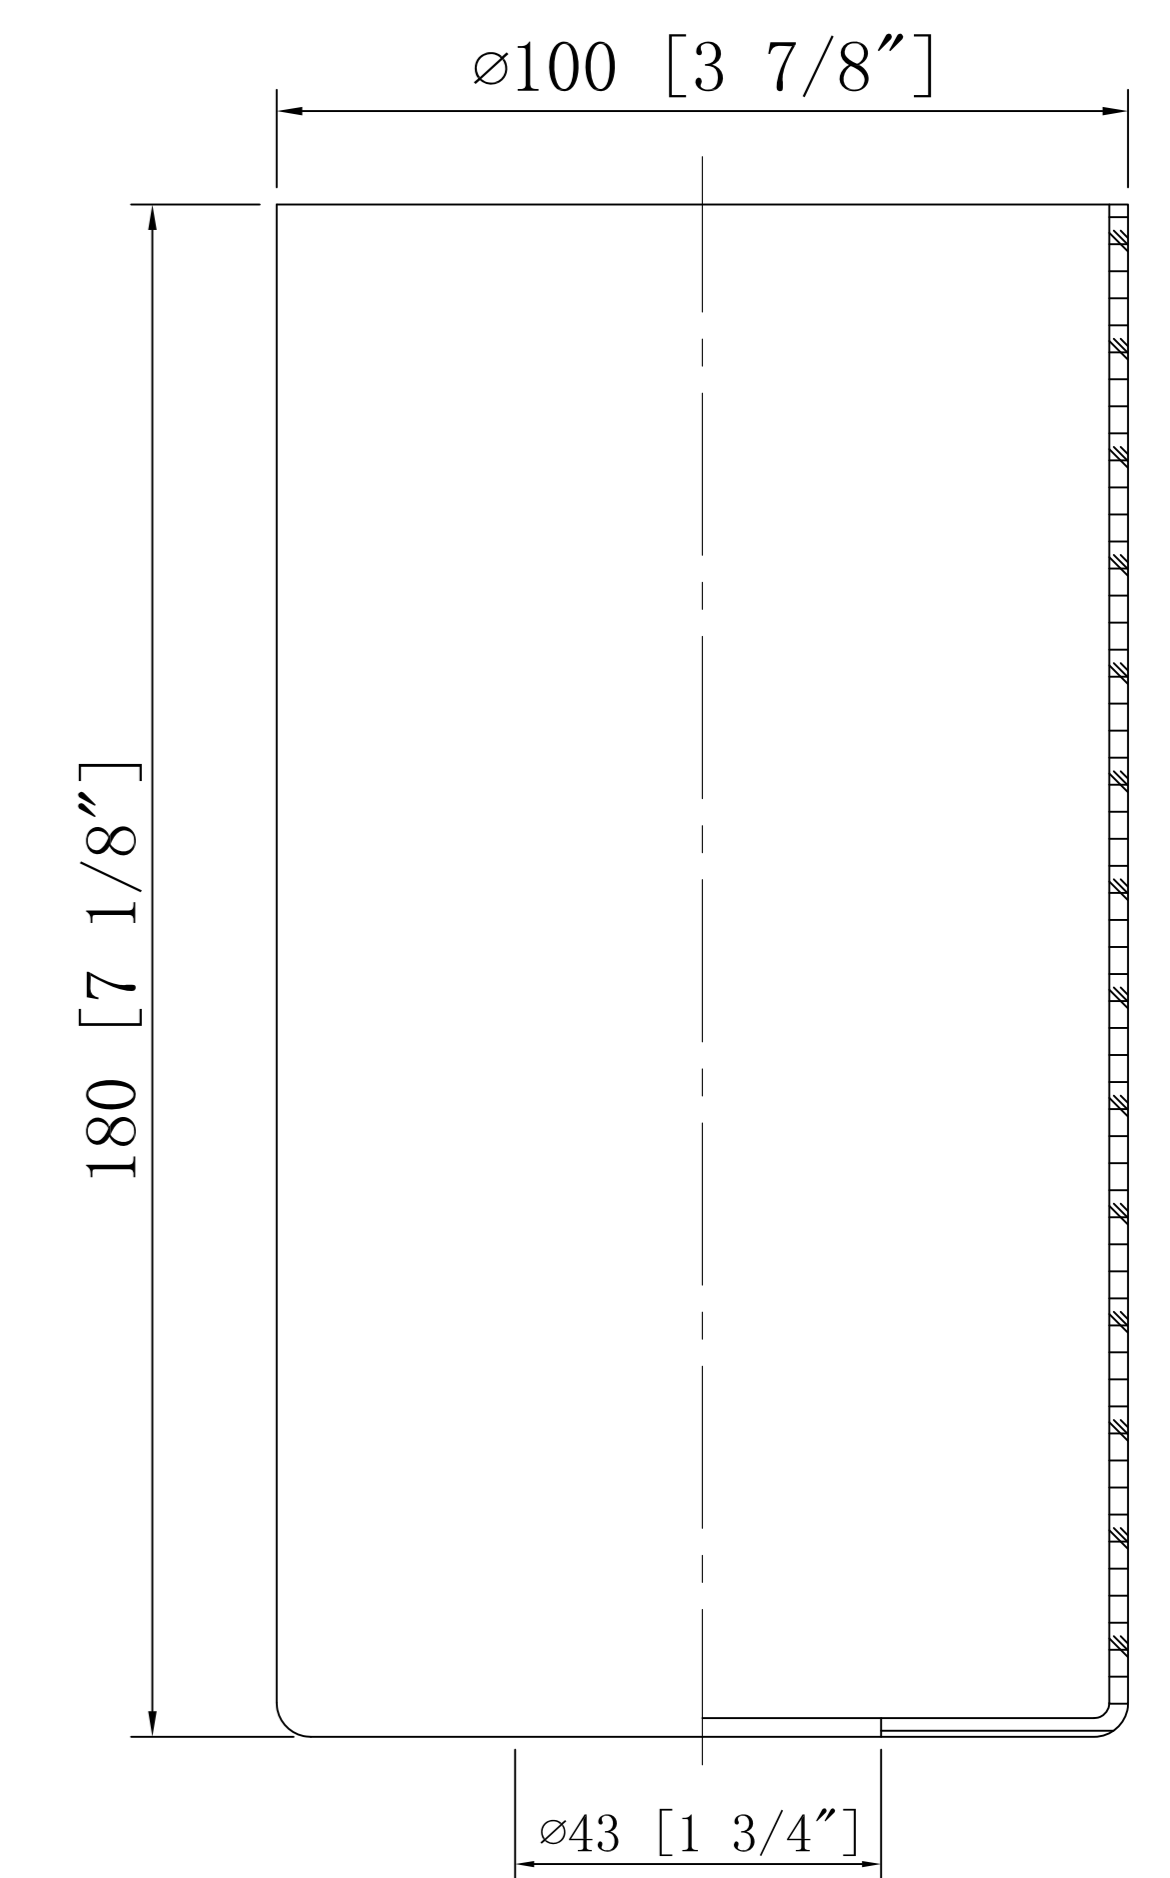

INNOVATIONS LIGHTING
CREATIVITY MEETS EVOLUTIONARY DESIGN
DESIGN COPYRIGHT - 12/21/2022
ALL RIGHTS RESERVED AND MAY
NOT BE DUPLICATED WITHOUT OUR
WRITTEN PERMISSION

ITEM: G434-7SM