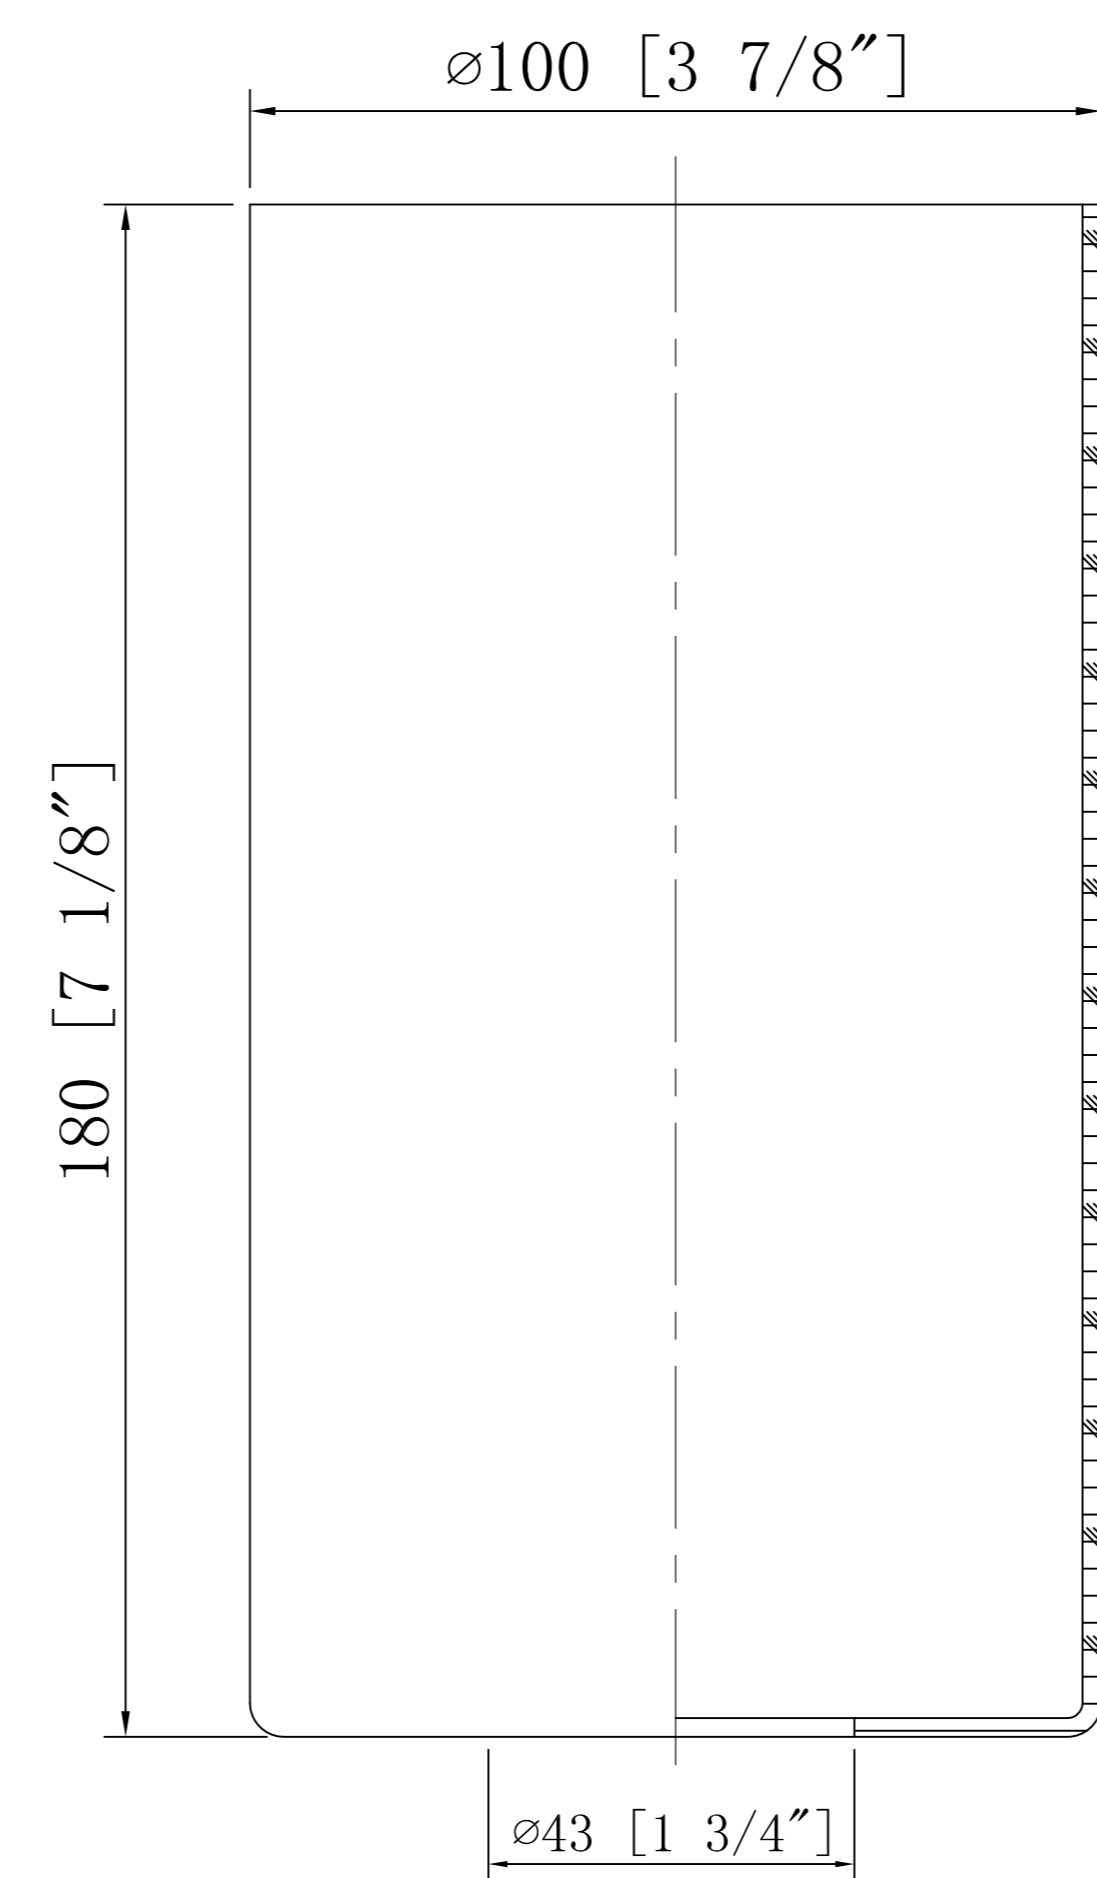

INNOVATIONS LIGHTING
CREATIVITY MEETS EVOLUTIONARY DESIGN
DESIGN COPYRIGHT - 12/21/2022
ALL RIGHTS RESERVED AND MAY
NOT BE DUPLICATED WITHOUT OUR
WRITTEN PERMISSION

ITEM: G434-7WH