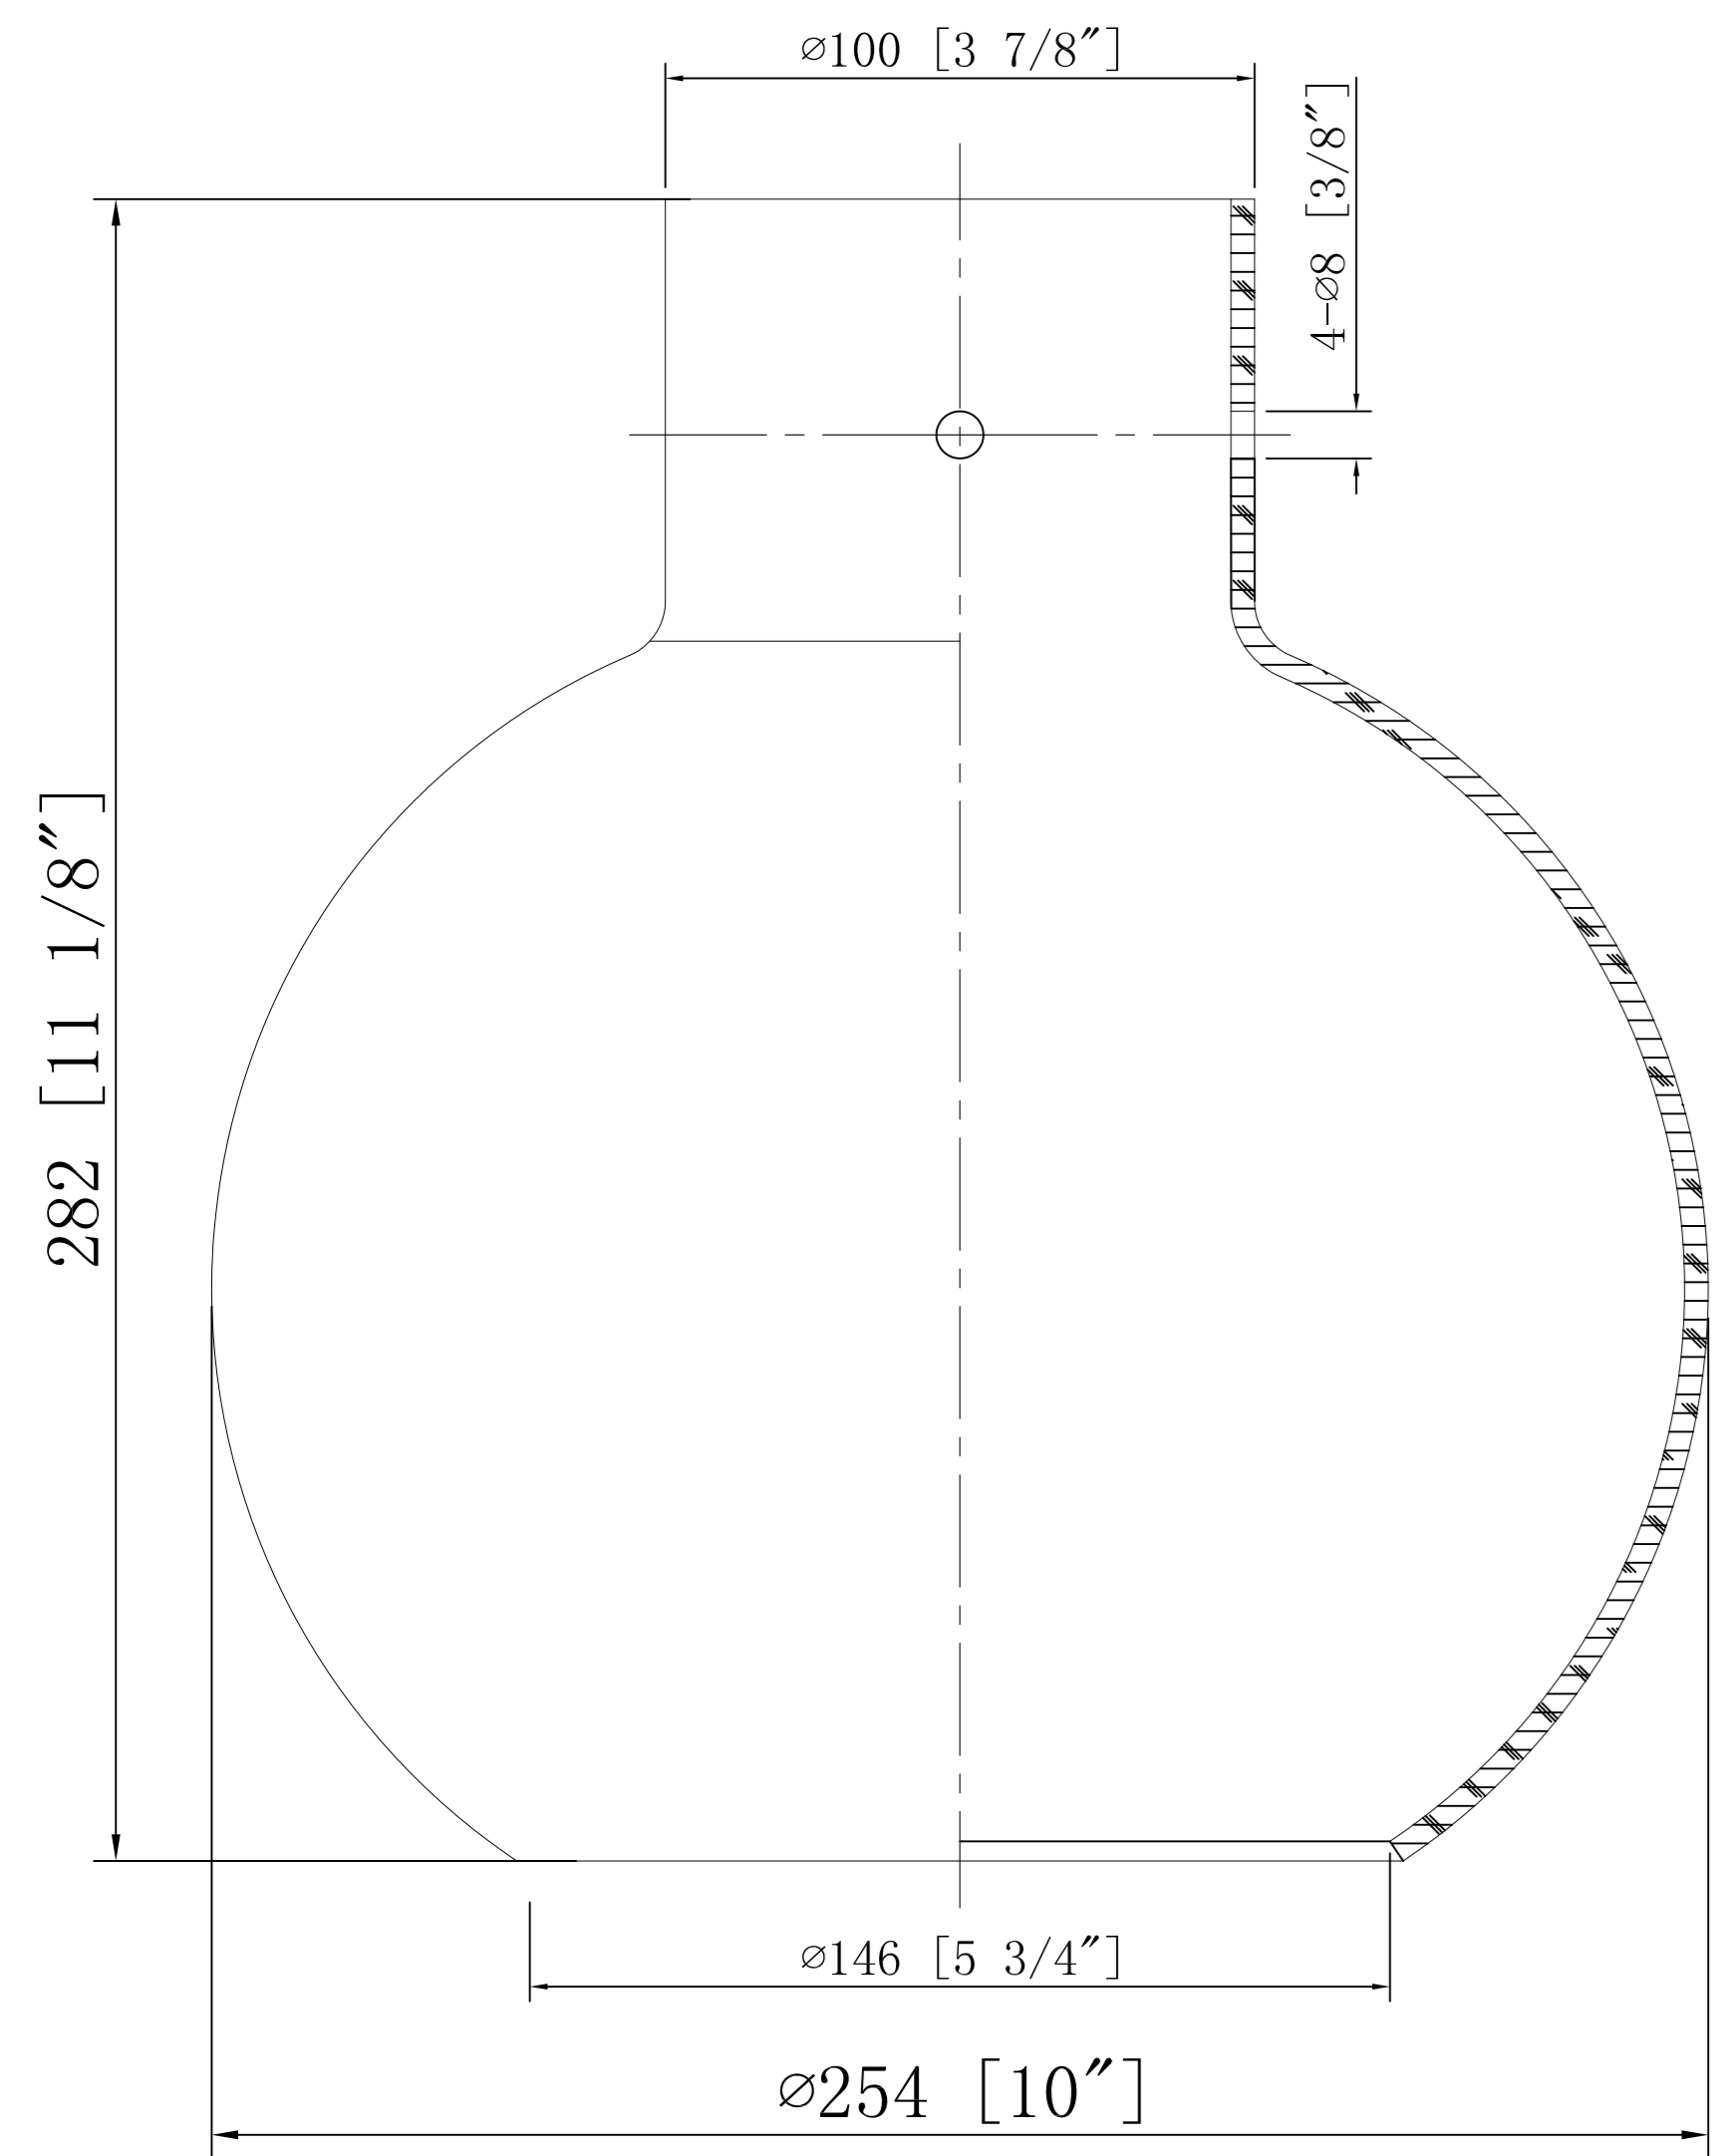

INNOVATIONS LIGHTING
CREATIVITY MEETS EVOLUTIONARY DESIGN®
DESIGN COPYRIGHT - 12/21/2022
ALL RIGHTS RESERVED AND MAY
NOT BE DUPLICATED WITHOUT OUR
WRITTEN PERMISSION

ITEM: G410-10CL