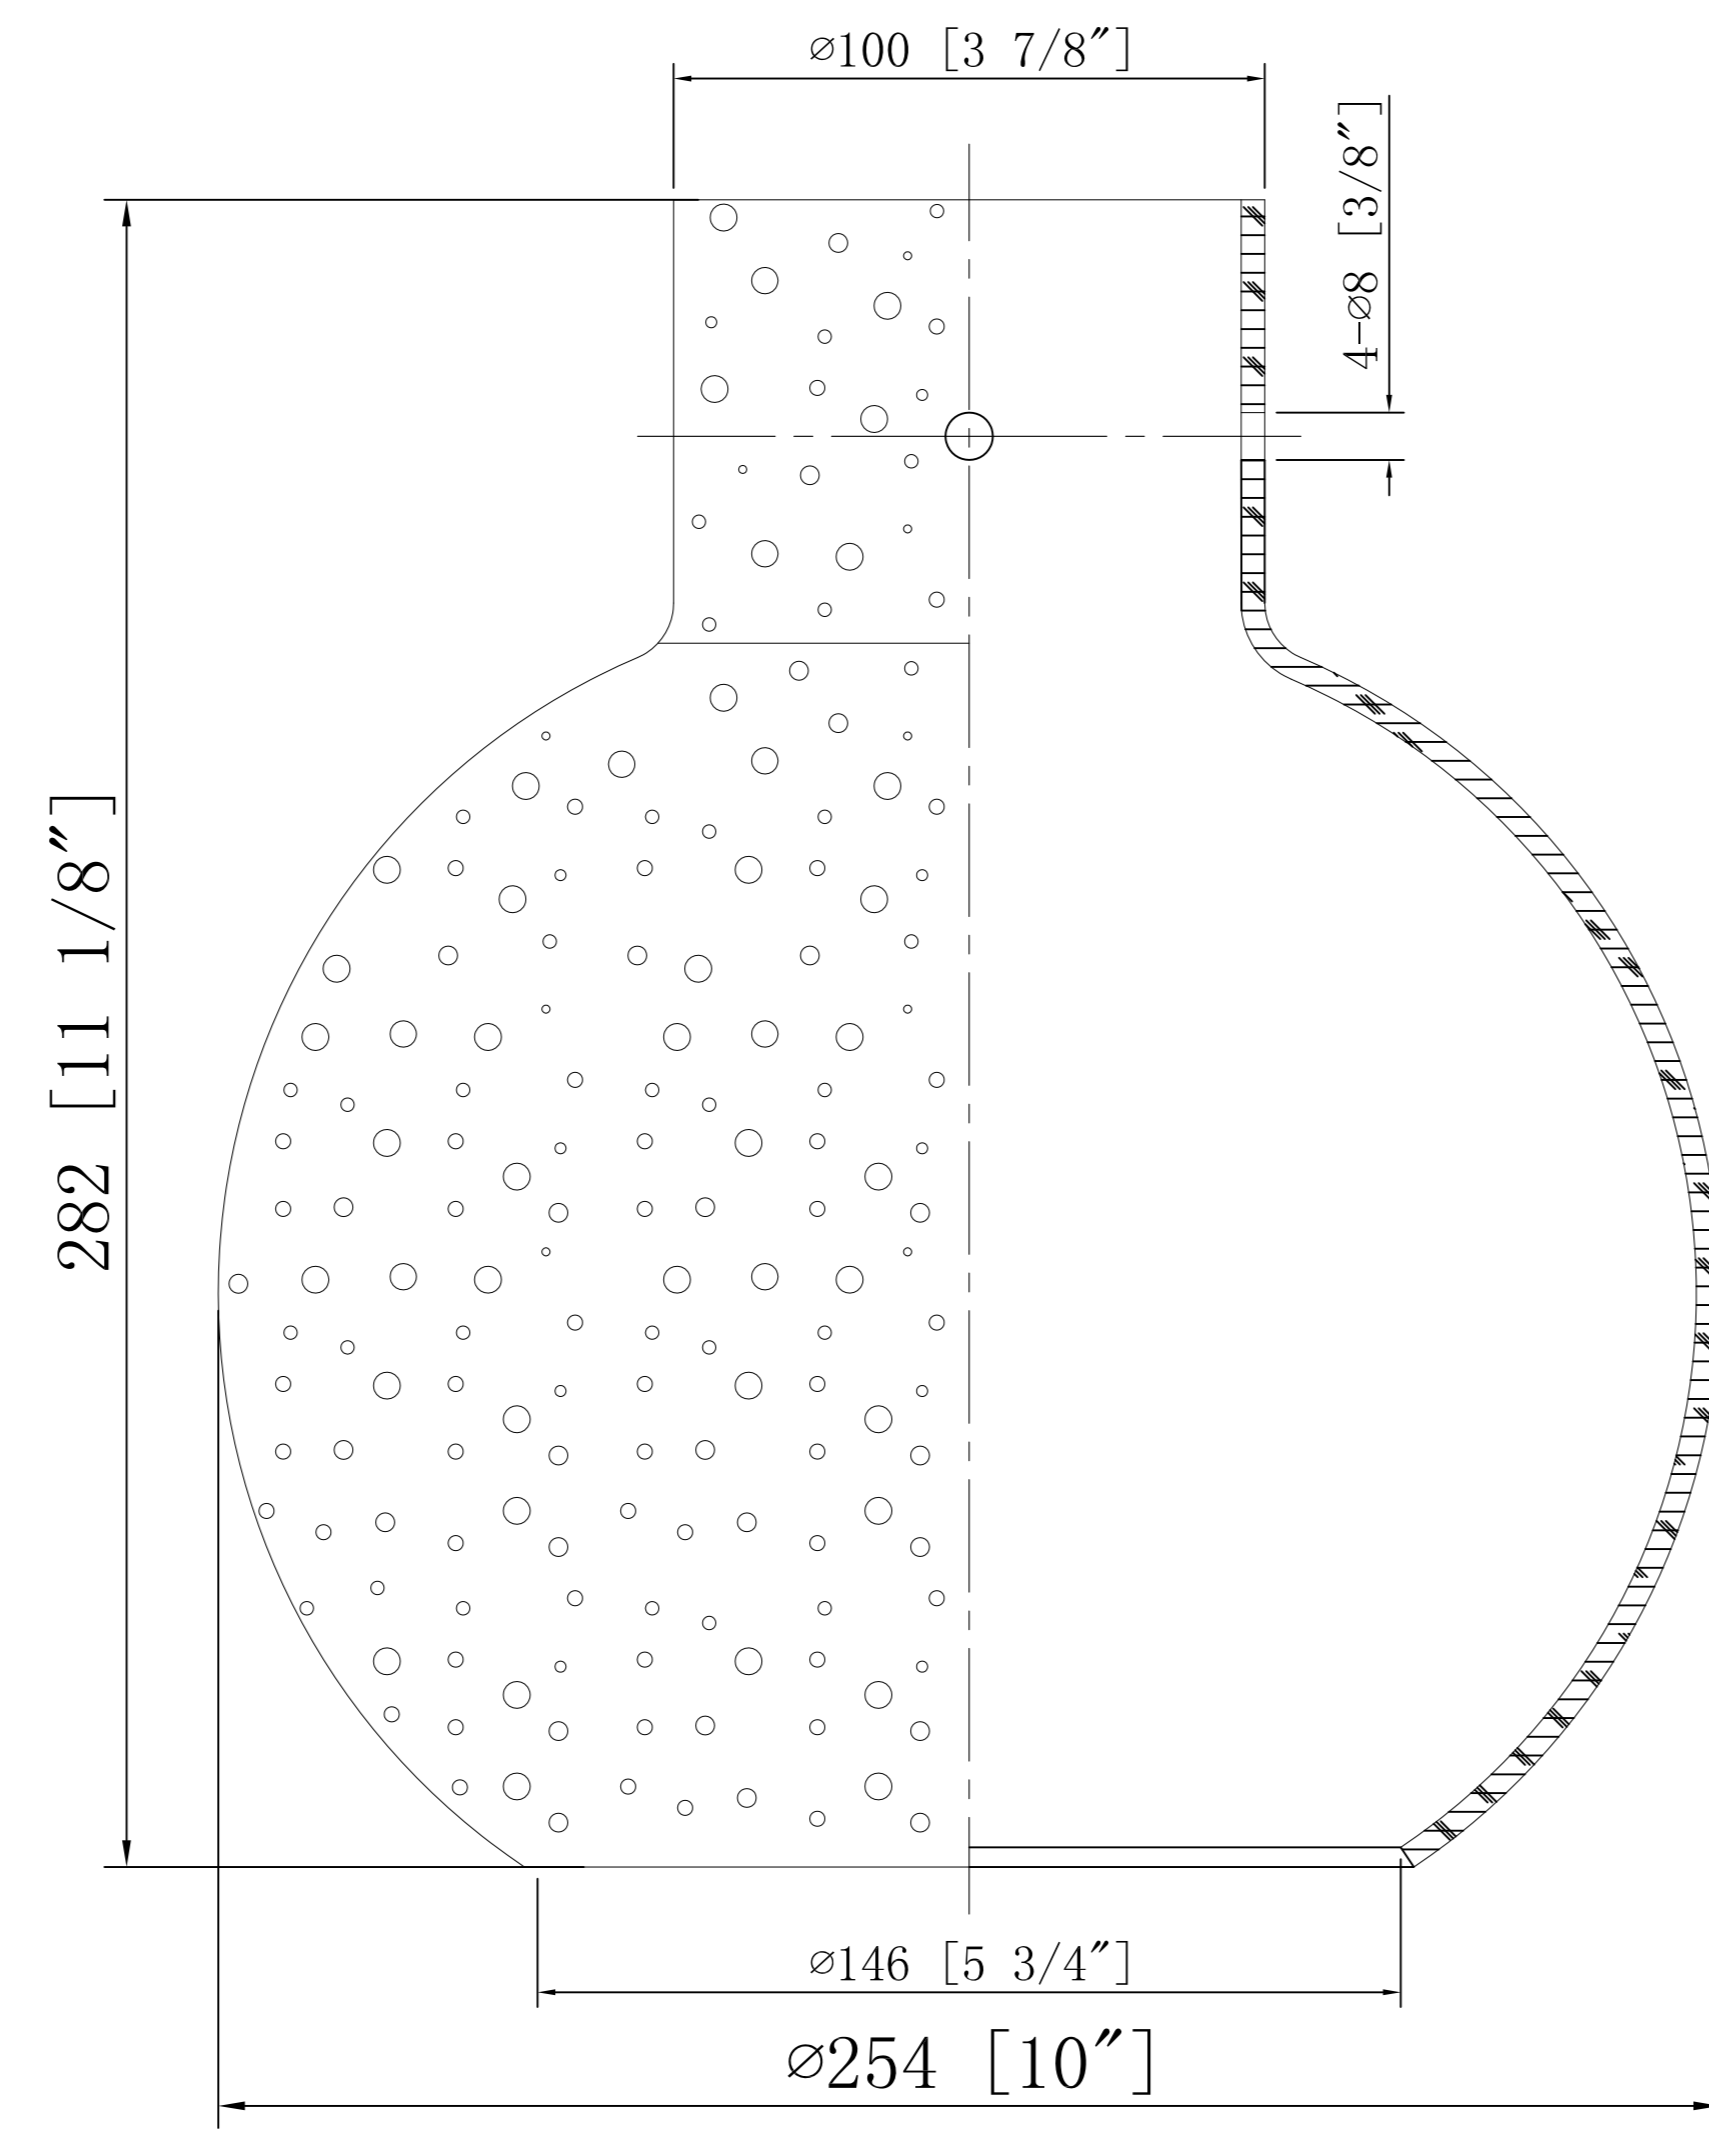

INNOVATIONS LIGHTING
CREATIVITY MEETS EVOLUTIONARY DESIGN®
DESIGN COPYRIGHT - 12/21/2022
ALL RIGHTS RESERVED AND MAY
NOT BE DUPLICATED WITHOUT OUR
WRITTEN PERMISSION

ITEM: G410-10CL

INNOVATIONS LIGHTING
CREATIVITY MEETS EVOLUTIONARY DESIGN®
DESIGN COPYRIGHT - 12/21/2022
ALL RIGHTS RESERVED AND MAY
NOT BE DUPLICATED WITHOUT OUR
WRITTEN PERMISSION

ITEM: G410-10WH