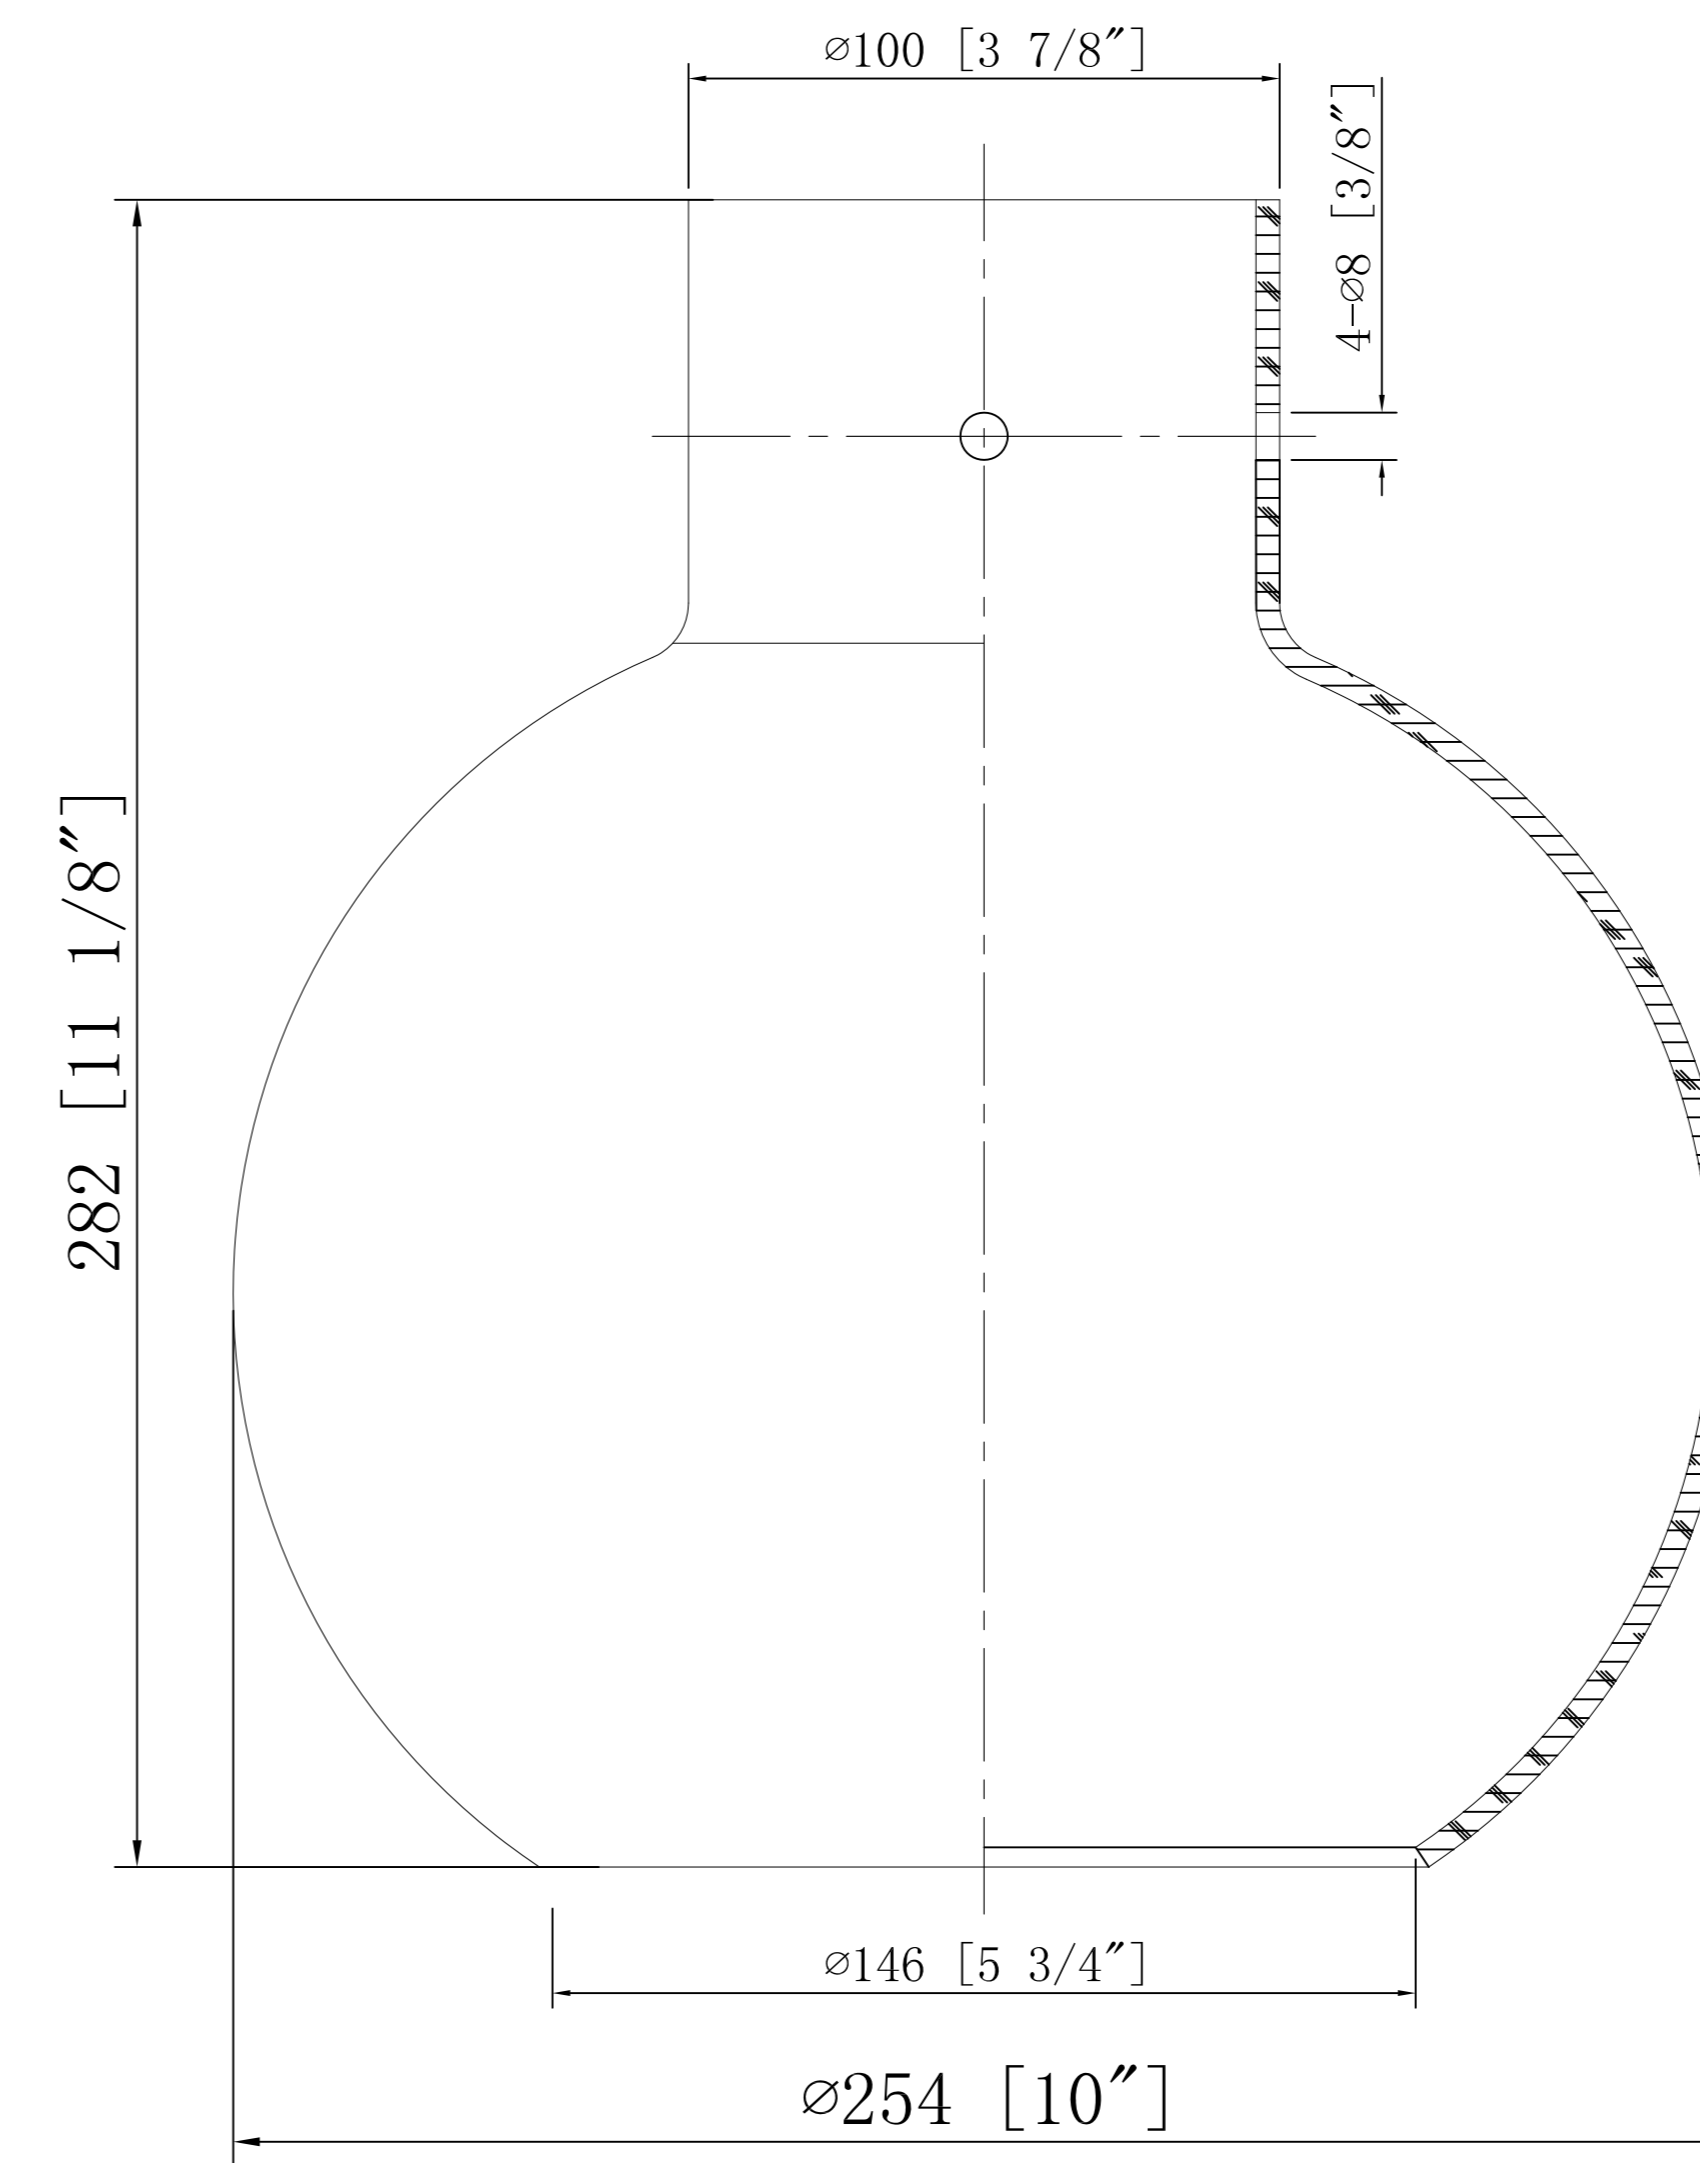

INNOVATIONS LIGHTING
CREATIVITY MEETS EVOLUTIONARY DESIGN®
DESIGN COPYRIGHT - 12/21/2022
ALL RIGHTS RESERVED AND MAY
NOT BE DUPLICATED WITHOUT OUR
WRITTEN PERMISSION

ITEM: G410-10SM