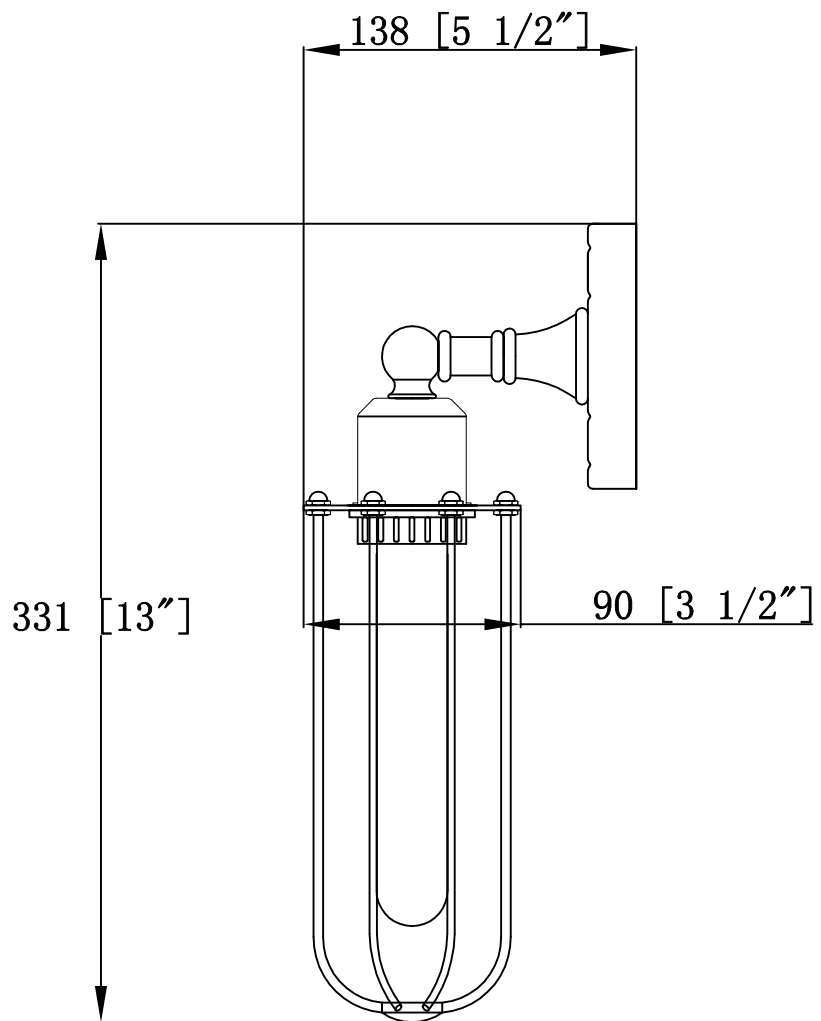

ITEM#: 226-SN
226-OB

INNOVATIONS
LIGHTING

1-60W MED

PROJECT:

TYPE: