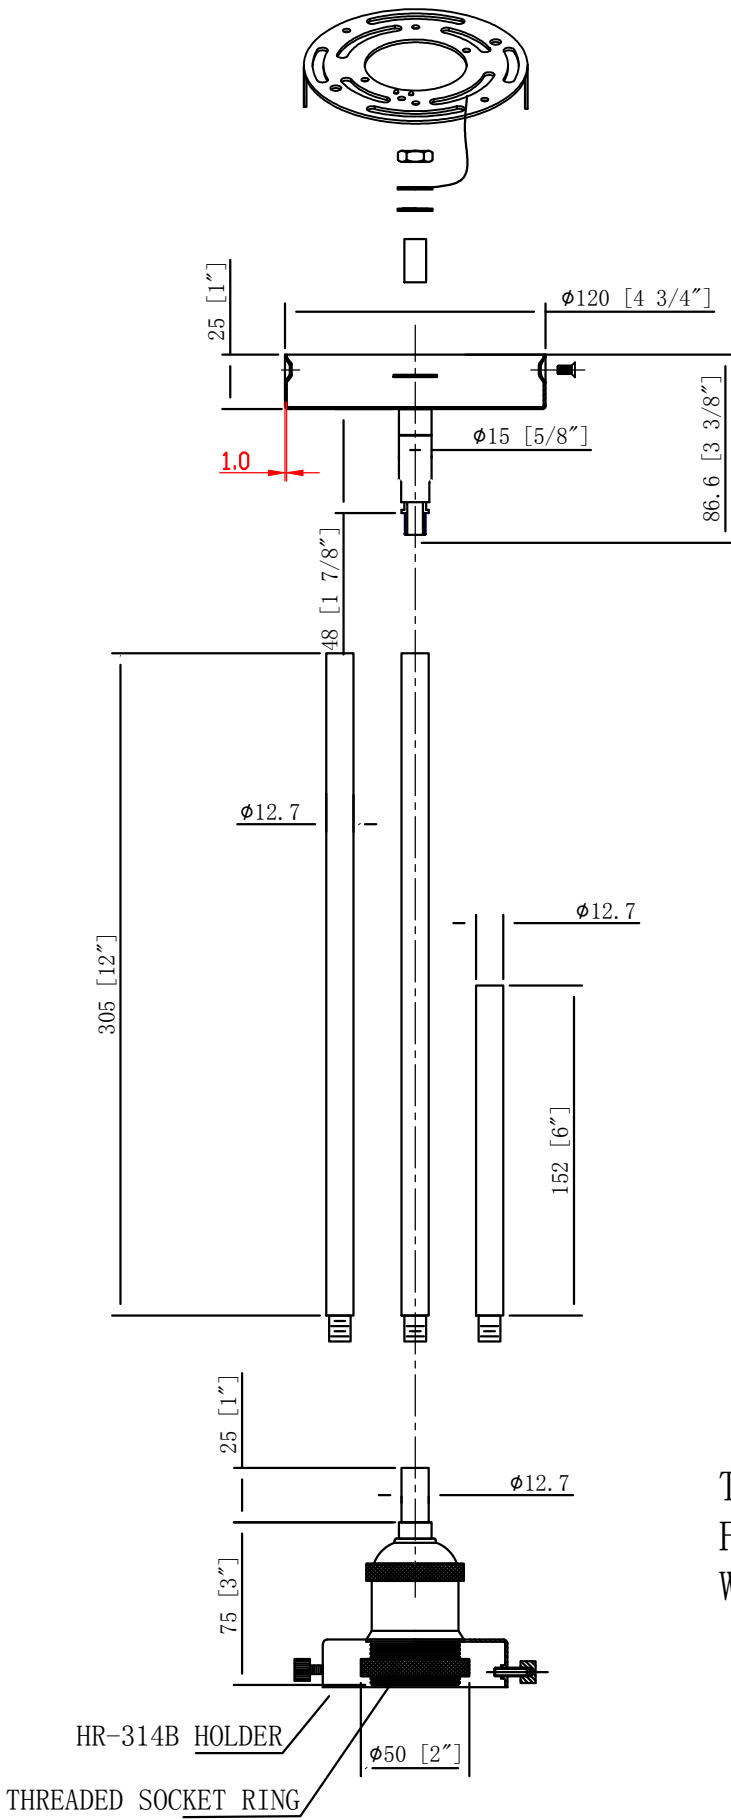

DESIGN COPYRIGHT – 16/11/2022
ALL RIGHTS RESERVED AND MAY
NOT BE DUPLICATED WITHOUT OUR
WRITTEN PERMISSION

THIS ASSEMBLY IS
FOR GLASS SHADES
WITH A LIP OR NECK

ITEM: 616-1S