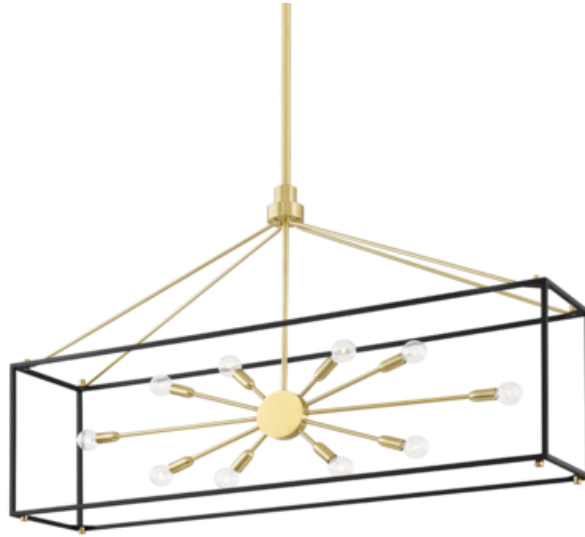

# Glendale

Product ID **8948-AGB/BK**

**HUDSON VALLEY**  
THE LIGHTING STANDARD\*

## DIMENSIONAL INFORMATION

Height	<b>28.33"</b>
Length	<b>48.00"</b>
ADA Compliant	<b>No</b>
Hanging Type	-
Canopy/Backplate	<b>8.00" D</b>
Width	<b>10.00"</b>
Minimum Height	<b>34.50"</b>
Maximum Height	<b>88.50"</b>
Weight	<b>25.00lb.</b>